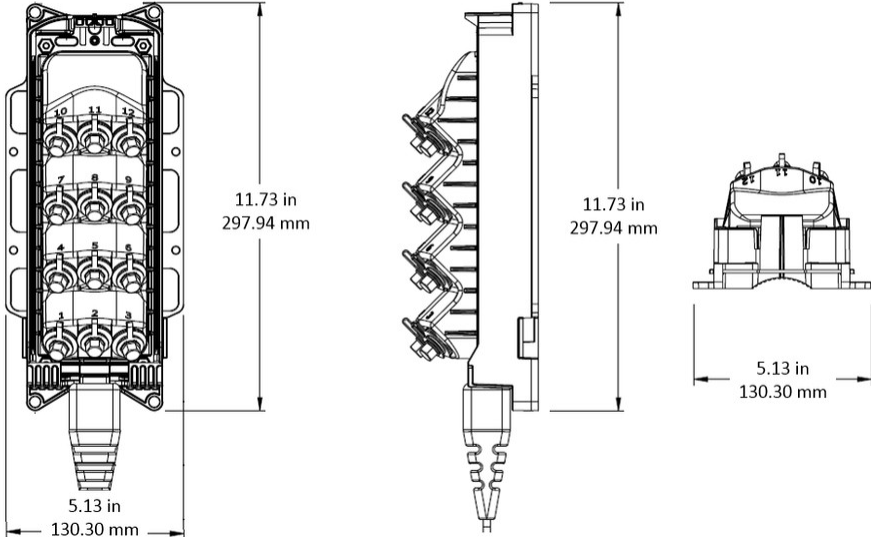

## Dimensions

<b>Height</b>	297.8 mm   11.724 in
<b>Width</b>	130.3 mm   5.13 in
<b>Depth</b>	90.4 mm   3.559 in

# NDX-06BTMOU-A1250F

**Cable Stub Length**

381 m | 1250 ft

**Cable Outer Diameter**

4.5 x 8.1 mm (0.18 x 0.32 in)

## Dimension Drawing