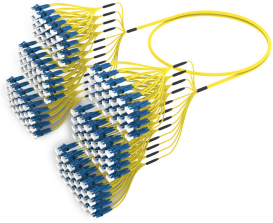

ALGLCLCCM

Base Product

Ultra Low Loss ULL TeraSPEED® LC/UPC to LC/UPC Ruggedized fanout Cable, 144-Fiber, Plenum, 12 fiber PmP 2.0 mm Dca, Method A

Product Classification

Regional Availability

Asia | Australia/New Zealand | Europe | Latin America | Middle East/Africa | North America

Portfolio

CommScope®

Product Type

Ruggedized fanout

Product Brand

SYSTIMAX ULL

Ordering Note

For additional jacket colors, please contact a CommScope Sales Representative | For lengths greater than 999 ft (304 m), orders must be in meters | Minimum length may vary based on cable configuration

Blue

Construction Type

Stranded

Furcation Color

Yellow

Interface, Connector A

LC/UPC

Interface Feature, connector A