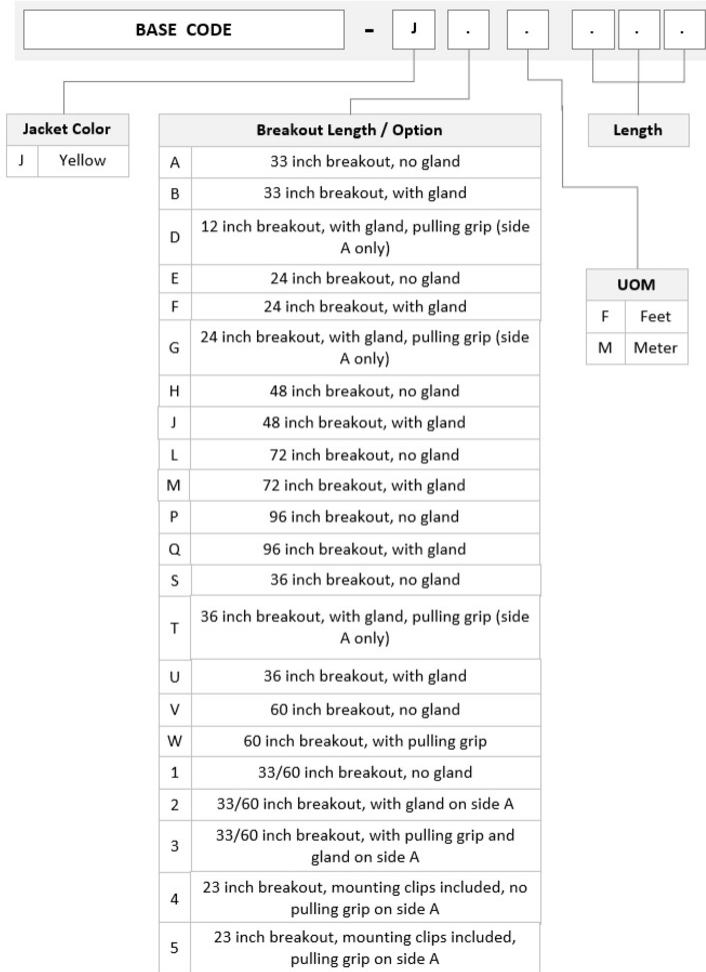

ULL

Interface, Connector B

LC/UPC

Interface Feature, connector B

ULL

Jacket Color

Yellow

Polarity

Method A

Fibers per Subunit, quantity

12

Total Fibers, quantity

144

Dimensions

Cable Assembly Length Range (m)

3 – 999

ALGLCLCCM

Cable Assembly Length Range (ft)

8 – 999

Ordering Tree

Optical Specifications

Fiber Mode

Singlemode

Fiber Type