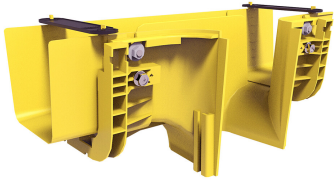

FGS-MDSP-B/I

FiberGuide® Insertable Downspout, 4x6in, Yellow

Product Classification

Regional Availability	Asia Australia/New Zealand EMEA Latin America North America
Portfolio	CommScope®
Product Type	Downspout
Product Brand	FiberGuide®
Product Series	FGS

General Specifications

Color	Yellow
Orientation	Horizontal
Section Type	Downspout

Dimensions

System Dimensions	102 mm x 152 mm (4 in x 6 in)
--------------------------	-------------------------------

Ordering Tree

FGS-MDSP-B/I

Section Color

9	empty	yellow
	B	black

Section Size

10	2B	4 x 6 in, 4 x 4 in dual drop
	A	4 x 4 in
	A/I	4 x 4 in, insertable
	B	4 x 6 in, 4 x 4 in drop
	B/I	4 x 6 in, insertable
	C	2 x 2 in, extended
	EX-	extended
	F	4 x 12 in, 4 x 6 in drop
	F/I	4 x 12 in, 4 x 6 in drop, insertable
	G	2 x 6 in, 2 x 2 in drop
	IMP	4 x 6 in, dual drop with divider
	M	4 x 18 in