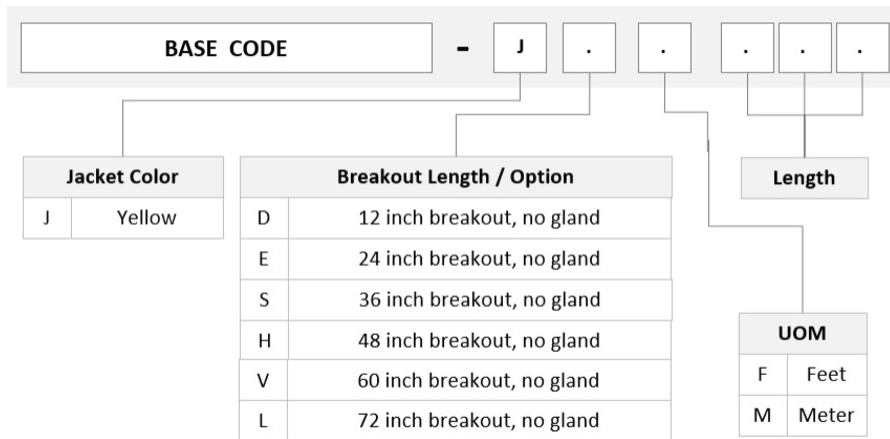

UQG2DMXAH

Base Product

Ultra Low Loss (ULL) Singlemode G.657.A2, 3X4, MPO24 (Non-Pinned - QSFP-DD) to MPO12 (Pinned), 48-Fiber, Conversion Array, LSZH

Product Classification

Regional Availability	Asia Australia/New Zealand China Europe India Latin America Middle East/Africa North America
Portfolio	CommScope®
Product Type	Fiber conversion array cable assembly
Product Brand	Propel SYSTIMAX ULL
Ordering Note	For additional jacket colors, please contact a CommScope Sales Representative For lengths greater than 999 ft (304 m), orders must be in meters Minimum length may vary based on cable configuration

General Specifications

Connector A, quantity	3
Color, boot A	Red
Color, connector A	Green
Connector B, quantity	4
Color, boot B	Black
Color, connector B	Green
Construction Type	Stranded
Furcation Color	Yellow
Interface, Connector A	MPO-24/APC Female
Interface, Connector B	MPO-12/APC Male
Jacket Color	Yellow
Polarity	Method B Enhanced (ULL)
Fibers per Subunit, quantity	12
Total Fibers, quantity	48

Dimensions

Breakout Length	12 in 24 in 36 in 48 in 60 in 72 in
------------------------	---

UQG2DMXAH

Cable Assembly Length Range (m) 3 – 305
Cable Assembly Length Range (ft) 10 – 999

Ordering Tree

Mechanical Specifications