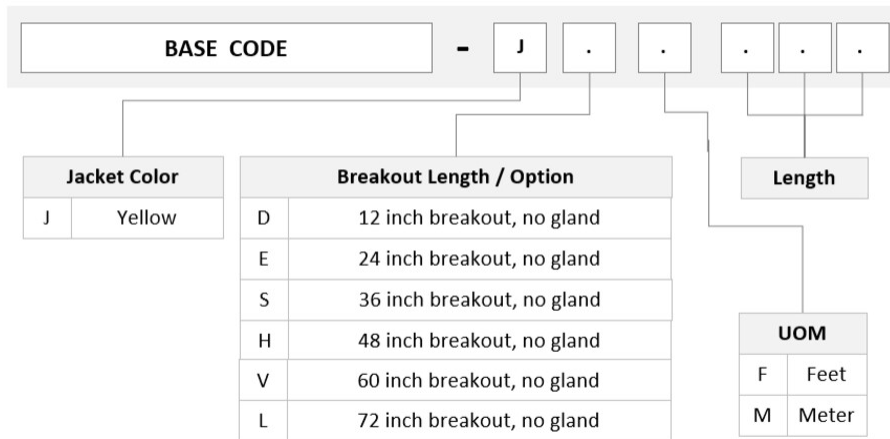

UQG2P2EBH

Base Product

Ultra Low Loss (ULL) Singlemode G.657.A2, 2X3, MPO24 (Non-Pinned) to MPO24 (Non-Pinned-QSFP), 48-Fiber, Conversion Array, Plenum

Product Classification

Regional Availability	Asia Australia/New Zealand China Europe India Latin America Middle East/Africa North America
Portfolio	CommScope®
Product Type	Fiber conversion array cable assembly
Product Brand	Propel SYSTIMAX ULL
Ordering Note	For additional jacket colors, please contact a CommScope Sales Representative For lengths greater than 999 ft (304 m), orders must be in meters Minimum length may vary based on cable configuration

General Specifications

Connector A, quantity	2
Color, boot A	Red
Color, connector A	Green
Connector B, quantity	3
Color, boot B	Red
Color, connector B	Green
Construction Type	Stranded
Furcation Color	Yellow
Interface, Connector A	MPO-24/APC Female
Interface, Connector B	MPO-24/APC Female
Jacket Color	Yellow
Polarity	Method B Enhanced (ULL)
Fibers per Subunit, quantity	24
Total Fibers, quantity	48

Dimensions

Breakout Length	12 in 24 in 36 in 48 in 60 in 72 in
------------------------	---

UQG2P2EBH

Cable Assembly Length Range (m)	3 – 305
Cable Assembly Length Range (ft)	10 – 999

Ordering Tree

Mechanical Specifications