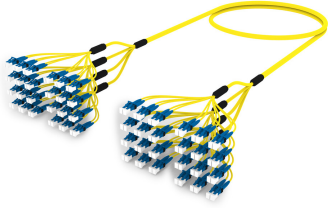

ALGLGUCCH

Base Product

Ultra Low Loss ULL TeraSPEED® LC/APC to Unconnectorized Ruggedized fanout Cable, 48-Fiber, Plenum, 12 fiber PmP 2.0 mm Dca

Product Classification

Regional Availability

Asia | Australia/New Zealand | Europe | Latin America | Middle East/Africa | North America

Portfolio

CommScope®

Product Type

Ruggedized fanout

Product Brand

SYSTIMAX ULL

Ordering Note

For additional jacket colors, please contact a CommScope Sales Representative | For lengths greater than 999 ft (304 m), orders must be in meters | Minimum length may vary based on cable configuration

General Specifications

Color, boot A

Blue

Color, connector A

Green

Color, boot B

Blue

Color, connector B

Blue

Construction Type

Stranded

Furcation Color

Yellow

Interface, Connector A

LC/APC

Interface Feature, connector A