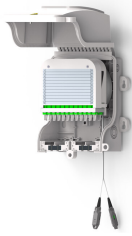

BUDI-R24JC0919A | BUDI-R24JC0919A

BUDI™ Rapid Terminal, 24-position, SC/APC, Indoor/Outdoor riser cable, MPO at far end, 300 ft

- Designed to provide a quick and simple solution for installing fiber in small and medium sized MDU's
- Incorporates a unique fiber cable spooling system that stores up fiber cable within the enclosure
- Removes the need for field termination and extensive site survey inspections

Product Classification

Regional Availability	Australia/New Zealand Europe North America
Portfolio	CommScope®
Product Type	Rapid distribution terminal
Product Brand	BUDI™ RapidReel®
Product Series	BUDI-R
Warranty	For more information, please consult our Product Warranty guidelines

General Specifications

Functionality	Patching Slack storage
Adapters, quantity	24
Cable Entry Location	Bottom
Cable Sealing Type	Gasket/grommet configuration
Cable Type	Indoor/outdoor - Stranded
Color	Gray
Distribution Type	24 ports
Interface	SC/APC
Interface, stub	MPO
Lock Type	Security screw
Mounting	Wall mount
Port, quantity	24