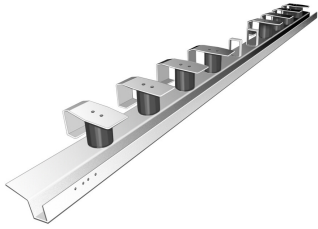

FDF-ODF-ACC

Base Product

FDF Optical Distribution Frame (ODF) Accessories

Product Classification

Regional Availability	Latin America North America
Portfolio	CommScope®
Product Type	Cable trough Guard box Interbay management panel
Product Series	FDF

General Specifications

Application	Used with FDF-style frames only
--------------------	---------------------------------

Environmental Specifications

Environmental Space	Indoor
----------------------------	--------