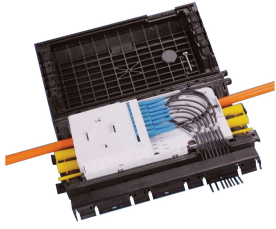

# FDC-AT-S38-02018

---

FDC Fiber Optic Splice/Patch Closure, Gel Cable Sealing, 8 SC/APC Adapters, 24 fusion splices

## General Specifications

<b>Cable Ports Quantity, total</b>	6 round ports
<b>Cable Sealing Type</b>	Compressed gel
<b>Closure Sealing Type</b>	Hinged with latch
<b>Closure Style</b>	In-line
<b>Color</b>	Black
<b>Mounting</b>	Manhole   Pedestal   Strand   Wall
<b>Port Type</b>	SC/APC
<b>Port, quantity</b>	8
<b>Splice Tray Included, quantity</b>	1
<b>Splice Tray Type Included</b>	24-way, heat shrink
<b>Splitter Type</b>	No splitter
<b>Splitter, quantity</b>	0