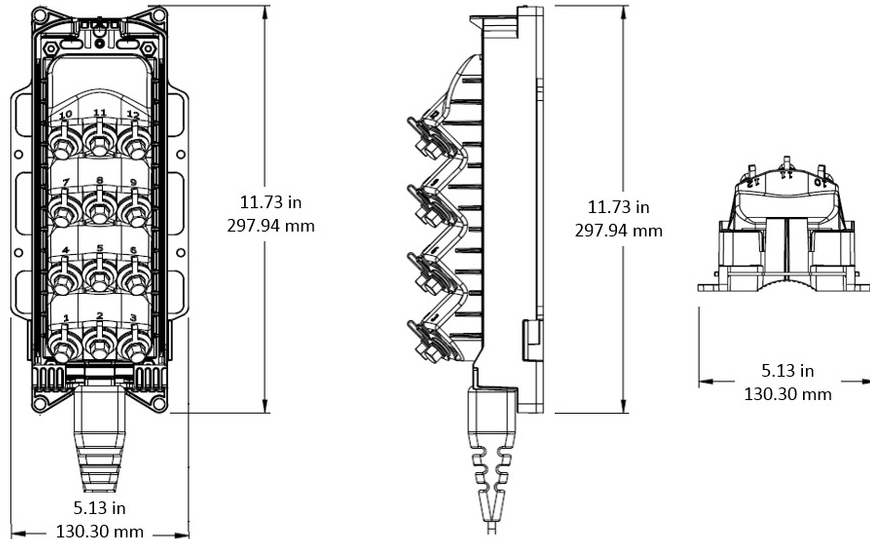

## General Specifications

<b>Cable Type</b>	Dielectric - Flat - Loose Tube
<b>Cable, quantity</b>	1
<b>Distribution Type</b>	1 x 4 splitter
<b>Enclosure Color</b>	Black
<b>Forward Port Type</b>	Hardened mini-size (DLX) adapter
<b>Forward Port, quantity</b>	4
<b>Mounting</b>	Handhole   Pedestal   Pole
<b>Port Type</b>	Hardened multi-fiber (HMFOC) jack, male/pinned
<b>Port, quantity</b>	4
<b>Reverse Port Type</b>	Hardened mini-size DLX
<b>Reverse Port, quantity</b>	1
<b>Splitter, quantity</b>	1
<b>Stub Type</b>	Hardened multi-fiber (HMFOC) plug

## Dimensions

<b>Height</b>	297.8 mm   11.724 in
<b>Width</b>	130.3 mm   5.13 in

# NDX-06BTMOU-A0750F

<b>Depth</b>	90.4 mm   3.559 in
<b>Cable Length, stub</b>	750 ft (228 m)
<b>Cable Outer Diameter</b>	4.5 x 8.1 mm (0.18 x 0.32 in)

## Dimension Drawing