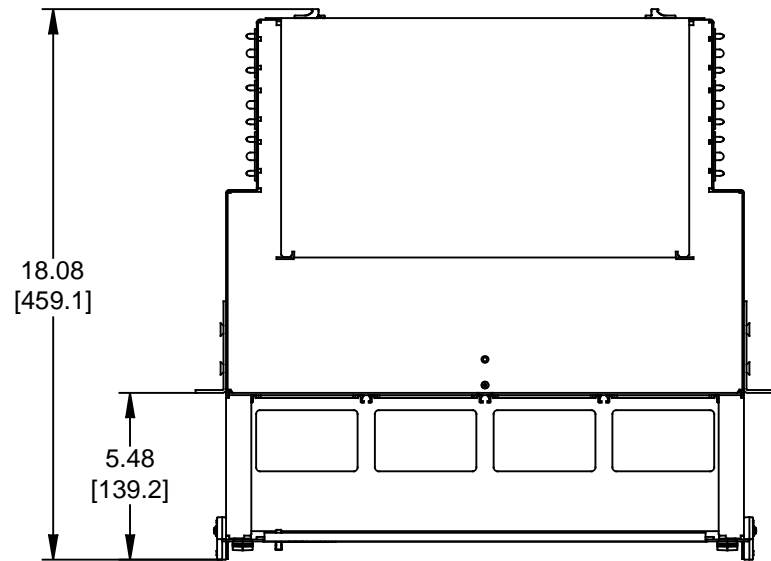

MATERIAL ID	DESCRIPTION
760210732	ASSY, 1U HD FIXED SHELF + DOORS AND TROUGHS

NOTES:

- SEE SYSTIMAX CATALOG FOR PART NUMBER SUFFIXES TO INDICATE COLOR/PKG.
- SEE SYSTIMAX CATALOG FOR COMPLETE LIST OF PARTS RELATED TO THE USE OF THIS PRODUCT.
- DIMENSIONS ARE IN INCHES[MM].
- PART INCLUDES:
 (1) SUBASSY, TROUGH AND DOOR
 (1) 1U FIXED SHELF
 (1) RETAINER KIT

HD-1U-FX	
COMMScope, INC OF NORTH CAROLINA	
SYSTIMAX® SOLUTIONS	
DRAWN BY DJ	
APPROVED BY NCF	
DATE 08/11/2016	DWG NO 760210732

1	08/11/16		INITIAL ISSUE	NCF
REV	DATE	ECR	DESCRIPTION	APPROVED BY