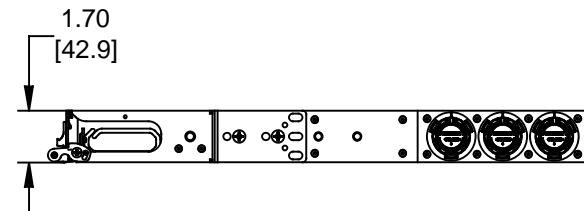

MATERIAL ID	DESCRIPTION
760210732	ASSY, 1U HD FIXED SHELF + DOORS AND TROUGHS

NOTES:

- SEE SYSTIMAX CATALOG FOR PART NUMBER SUFFIXES TO INDICATE COLOR/PKG.
- SEE SYSTIMAX CATALOG FOR COMPLETE LIST OF PARTS RELATED TO THE USE OF THIS PRODUCT.
- DIMENSIONS ARE IN INCHES[MM].
- PART INCLUDES:
 (1) SUBASSY, TROUGH AND DOOR
 (1) 1U FIXED SHELF
 (1) RETAINER KIT