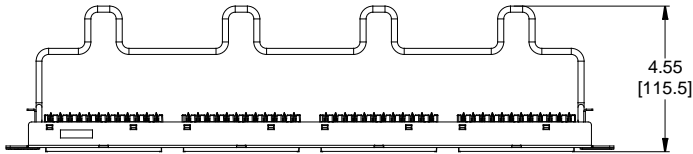

MATERIAL ID	DESCRIPTION
760237032	NETCONNECT DISTRIBUTION MODULE PANEL, CAT 6A, UTP, 1U, 24 PORT

NOTES:

- SEE COMMSCOPE CATALOG FOR PART NUMBER SUFFIXES TO INDICATE COLOR/PKG.
- SEE COMMSCOPE CATALOG FOR COMPLETE LIST OF PARTS RELATED TO THE USE OF THIS PRODUCT.
- DIMENSIONS ARE IN INCHES[MM].
- PART INCLUDES:  
 (1) UNIVERSAL FRAME 1U  
 (4) ASSEMBLY, UNIVERSAL MODULE BLACK  
 (1) RETAINER B, 360 REAR CABLE MANAGEMENT  
 (1) STRAP(PACK OF 4)