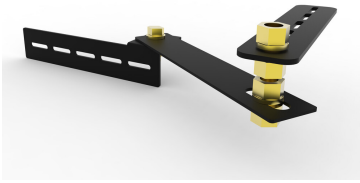

FGS-ACC513

FiberGuide® Vertical/Horizontal Support Bracket Kit for Downspouts and Express Exits

Product Classification

Regional Availability	Asia Australia/New Zealand EMEA Latin America North America
Portfolio	CommScope®
Product Type	Support mounting kit
Product Brand	FiberGuide®
Product Series	FGS

General Specifications

Color	Black
Orientation	Vertical
Section Type	Downspout

Dimensions

System Dimensions	102 mm x 102 mm (4 in x 4 in) 102 mm x 152 mm (4 in x 6 in) 51 mm x 152 mm (2 in x 6 in)
--------------------------	--