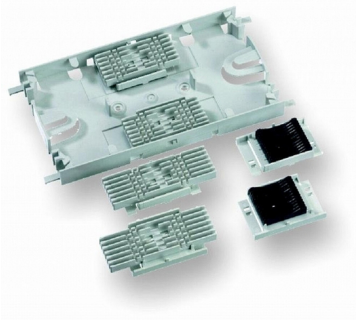

1671281-1

Universal Splice Tray FOSC-500 Fiber Optic Splice Tray Kit, SMOUV

Product Classification

Regional Availability	Australia/New Zealand EMEA
Portfolio	NETCONNECT®
Product Type	Fiber splice tray

Regulatory Compliance/Certifications