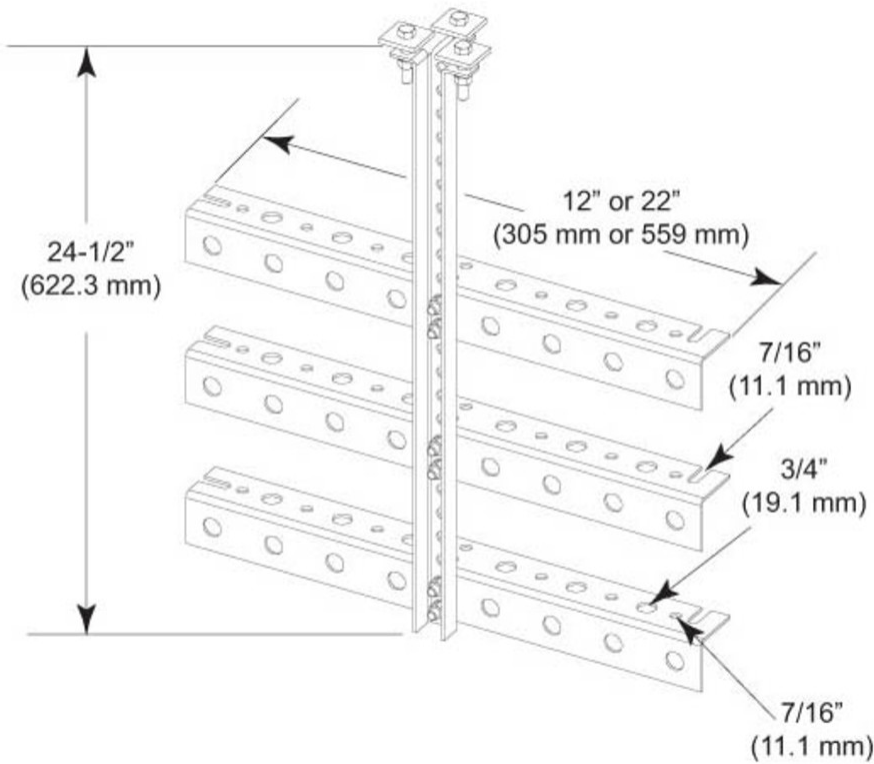

## Dimensions

**Height** 76.2 mm | 3 in

**Width** 609.6 mm | 24 in

**Length** 635 mm | 25 in

**Hole Size** 3/4 in | 7/16 in

## Outline Drawing