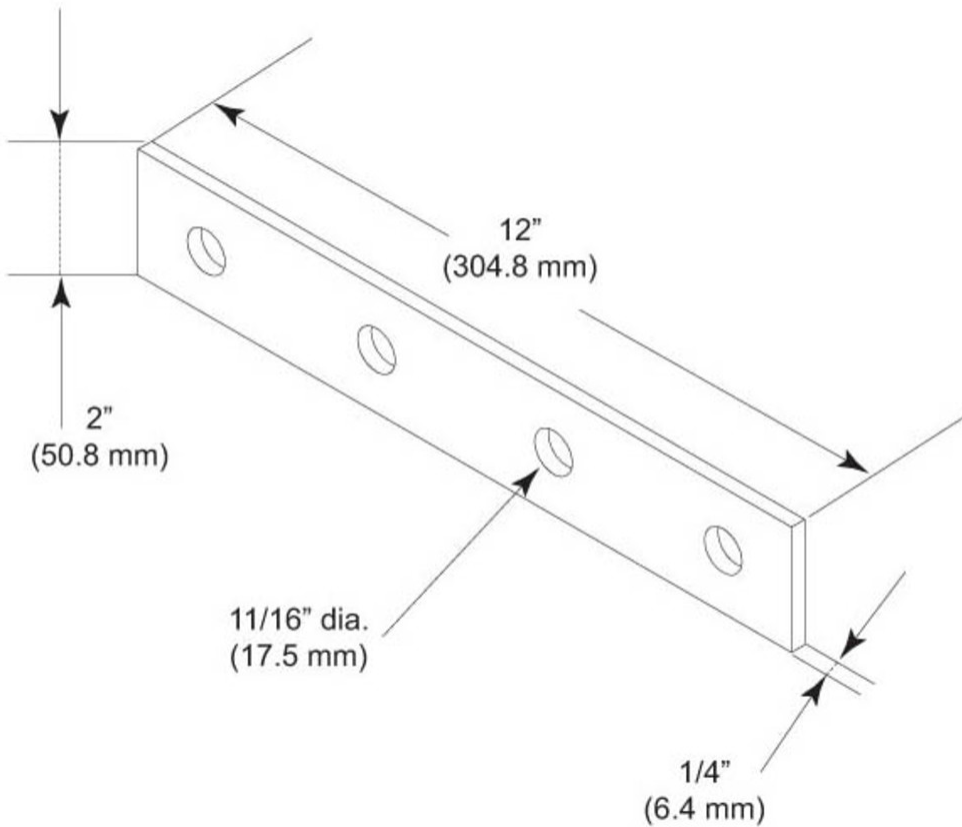

## General Specifications

**Application** Waveguide bridge kit, 24 in

**Mounting** Safety grating waveguide bridge

## Dimensions

**Height** 50.8 mm | 2 in

**Width** 609.6 mm | 24 in

**Length** 304.8 mm | 12 in

## Outline Drawing