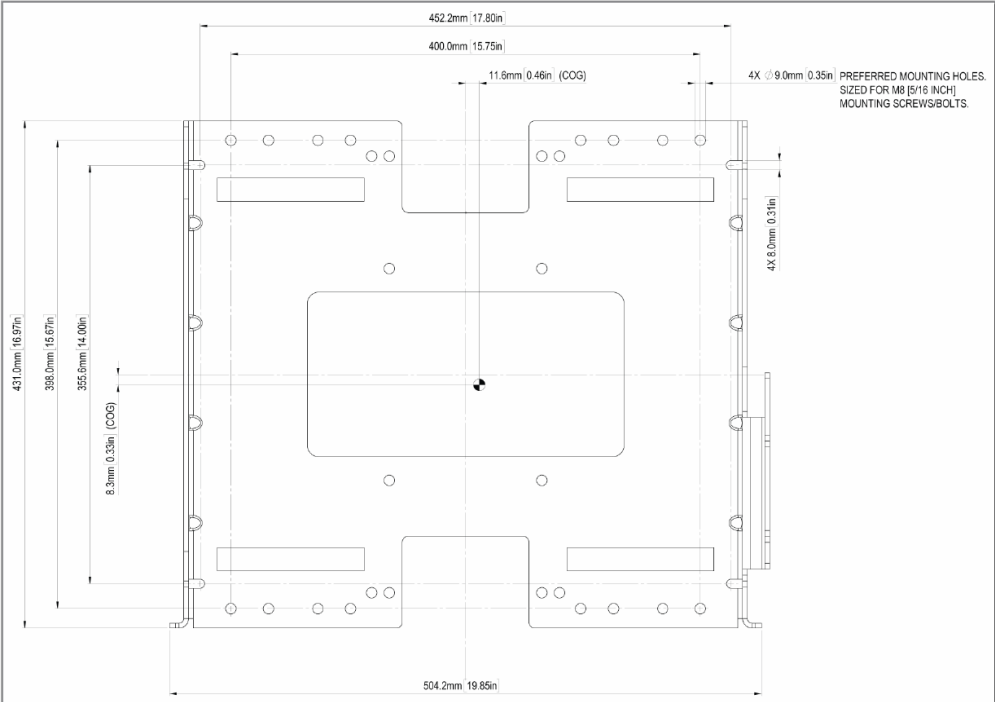

# 7847984-00 | Mounting Bracket Dual CAP MX

CAP MX Mounting Bracket Dual to mount 2 CAP MX to a wall

## Dimensions

**Height**            431 mm | 16.969 in  
**Width**             504.2 mm | 19.85 in  
**Depth**             293.7 mm | 11.563 in

## Outline Drawing–Front

## Outline Drawing-Top