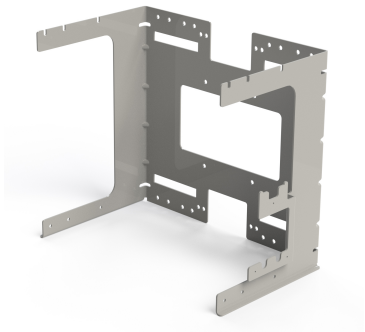

# 7847984-00 | Mounting Bracket Dual CAP MX

CAP MX Mounting Bracket Dual to mount 2 CAP MX to a wall

## Dimensions

**Height**            431 mm | 16.969 in  
**Width**             504.2 mm | 19.85 in  
**Depth**             293.7 mm | 11.563 in