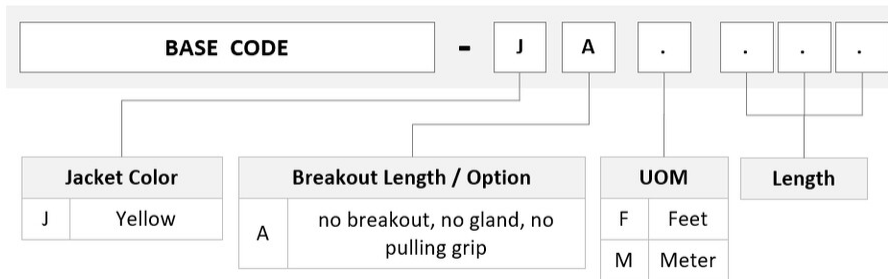

General Specifications

Connector A, quantity	1
Color, boot A	Black
Color, connector A	Green
Connector B, quantity	1
Color, boot B	Black
Color, connector B	Green
Construction Type	Stranded
Furcation Color	Yellow
Interface, Connector A	MPO-24/UPC Female
Interface Feature, connector A	Unpinned
Interface, Connector B	MPO-24/UPC Female
Interface Feature, connector B	Unpinned
Jacket Color	Yellow
Polarity	Method A
Fibers per Subunit, quantity	24

ARG2P2PHF

Total Fibers, quantity 24

Dimensions

Cable Assembly Length Range (m) 1 – 305

Cable Assembly Length Range (ft) 1 – 999

Ordering Tree

Mechanical Specifications

Cable Retention Strength, maximum 11.24 lb @ 0 ° | 4.40 lb @ 90 °