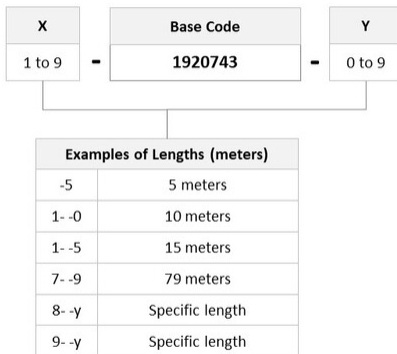

Optical Specifications

Fiber Mode	Multimode
Fiber Type	OM3, LazrSPEED®
Insertion Loss, maximum, connector A	0.15 dB
Insertion Loss, maximum, connector B	0.15 dB
Return Loss, minimum, connector A	35 dB
Return Loss, minimum, connector B	35 dB

Environmental Specifications

Environmental Space	Low Smoke Zero Halogen (LSZH)

Packaging and Weights

Packaging quantity	1

Regulatory Compliance/Certifications

Agency	Classification
CHINA-ROHS	Above maximum concentration value
ISO 9001:2015	Designed, manufactured and/or distributed under this quality management system
REACH-SVHC	Compliant as per SVHC revision on www.commscope.com/ProductCompliance
ROHS	Compliant/Exempted
UK-ROHS	Compliant/Exempted