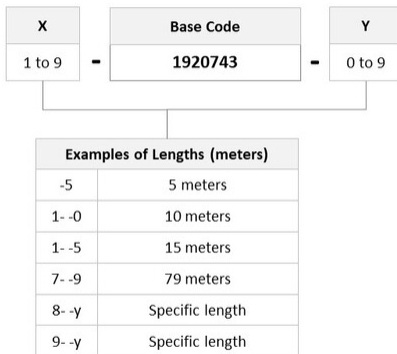

1-1920743-8

Fiber Optic Patch Cord, LC to LC, duplex, OM3 XG 10 Gb/s, twin zip, 18 m, aqua

Product Classification

Regional Availability	Asia Australia/New Zealand China India
Portfolio	CommScope®
Product Type	Fiber patch cord, duplex
Product Series	192

Dimensions

Cord Length	18 m 59.055 ft
Diameter Over Jacket	1.8 mm 0.071 in

Ordering Tree

Optical Specifications

Fiber Mode	Multimode
Fiber Type	OM3, LazrSPEED®
Insertion Loss, maximum, connector A	0.15 dB
Insertion Loss, maximum, connector B	0.15 dB
Return Loss, minimum, connector A	35 dB
Return Loss, minimum, connector B	35 dB