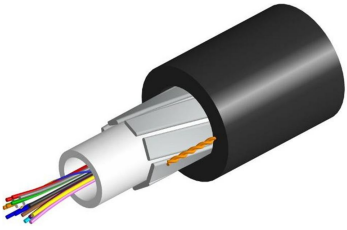

## Fiber Optic Cable, Outdoor Arid Core Gel-Filled Tubes, Central Tube All-Dielectric

- CommScope's outside plant fiber cables are made with high-performance, standards-compliant materials
- The portfolio includes both armored and dielectric designs available with dry or gel-filled tubes
- Superior mechanical and optical performance with unmatched stability and quality

## General Specifications

<b>Cable Type</b>	Central tube, all dielectric
<b>Construction Type</b>	Non-armored
<b>Jacket Color</b>	Black
<b>Subunit Type</b>	Gel-filled