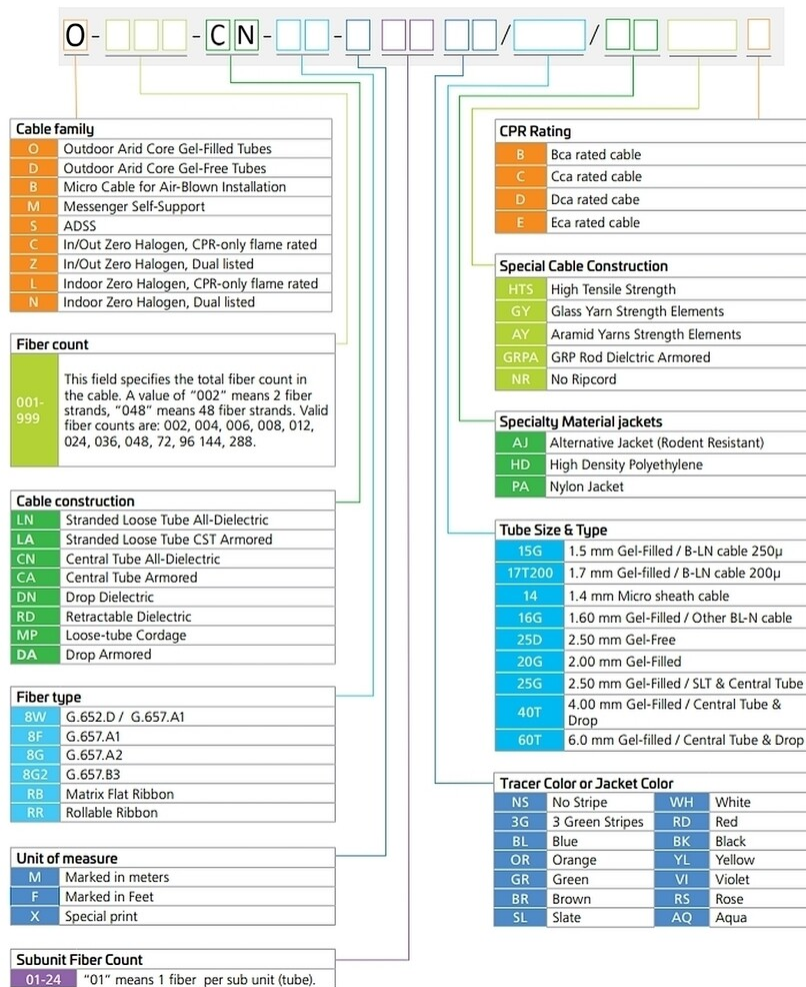

O-CN

Environmental Specifications

Environmental Space   Aerial, lashed | Buried