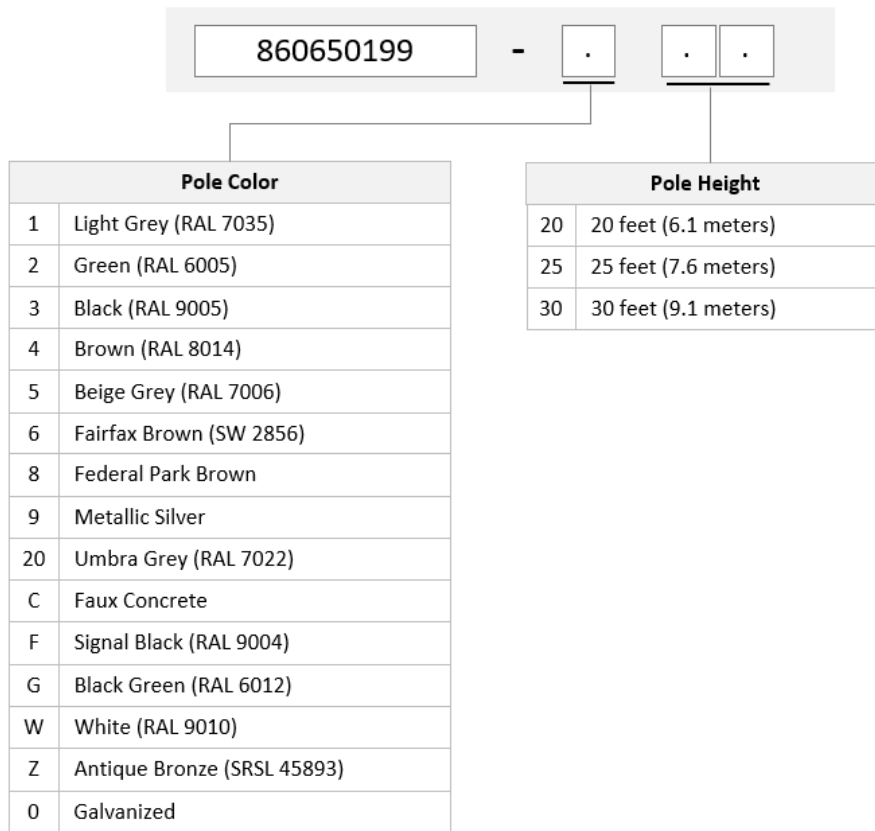

860650199 | Square 6"X6"

Depth	152.4 mm | 6 in
Luminaire Mount Height	5.791 m | 19 ft | 7.315 m | 24 ft | 8.839 m | 29 ft
Mounting Bolt Circle Diameter	406.4 mm | 16 in

Ordering Tree

Material Specifications

Finish	Powder coated
Material Type	Galvanized steel

* Footnotes

Warranty	For more information, please consult our Product Warranty guidelines
Pole Height Options	Overall AGL Standard Height