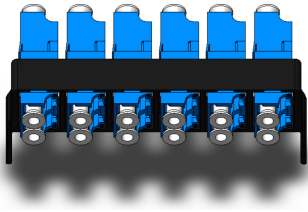

# HFDC-EXP12FIBER

---

Expansion adapter kit for HFDC-24FIBER fiber distribution enclosure, 6DLCs UPC adapters.