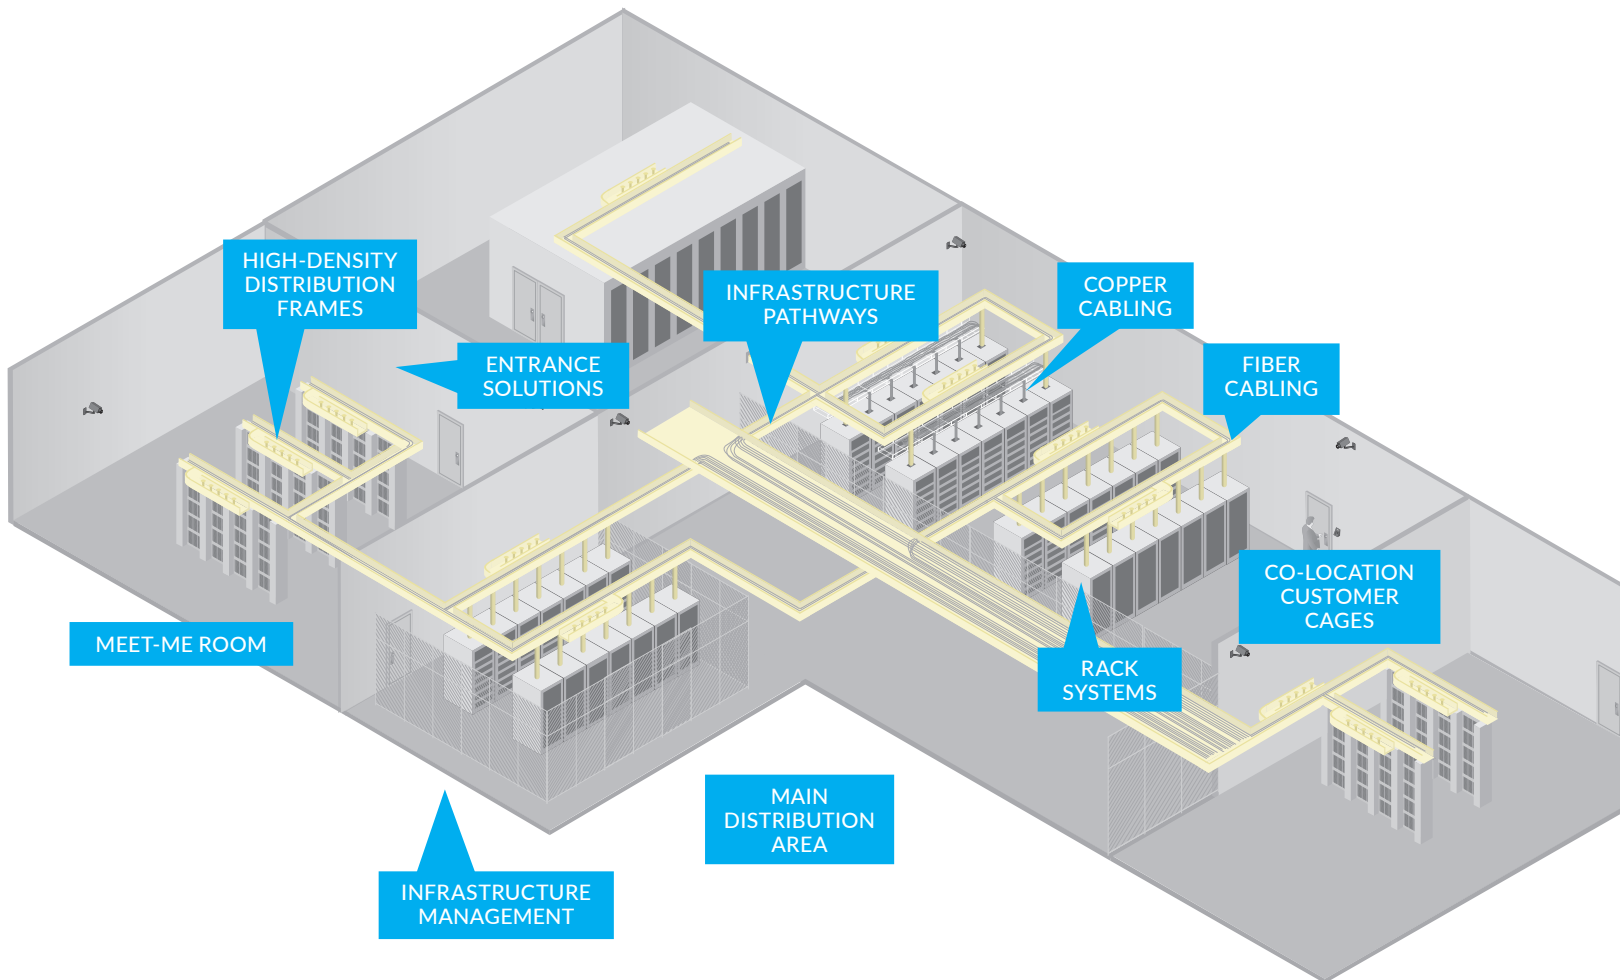

Our growing MTDC portfolio includes:

- **Preterminated copper and fiber solutions** that enable faster turn-ups and high-speed migration support while ensuring the rock-solid performance your IT team has trusted for years.
- **Automated infrastructure management**, so you can remotely monitor and manage your connected environment in real time.
- **Fiber management systems** that provide fast, simple installation and orderly cable routing with optimal bend management.

## Need visibility into your co-located data center?

The SYSTIMAX imVision® AIM solution provides a comprehensive view of your physical layer and all connected equipment—delivering true visibility into your remotely located data center.