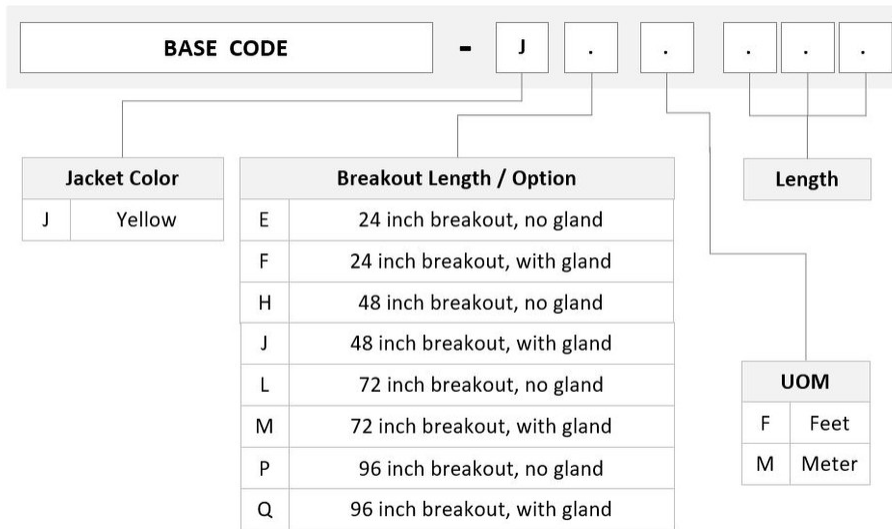

F4WLCLCAH

Ordering Tree

Mechanical Specifications

Cable Retention Strength, maximum 11.24 lb @ 0 ° | 4.40 lb @ 90 °

Optical Specifications

Fiber Mode Singlemode

Fiber Type G.652.D | G.657.A1, TeraSPEED®

Environmental Specifications

Operating Temperature -10 °C to +60 °C (+14 °F to +140 °F)

Environmental Space Indoor | Low Smoke Zero Halogen (LSZH)

Regulatory Compliance/Certifications

Agency	Classification
ANATEL	Compliant
CHINA-ROHS	Below maximum concentration value
ISO 9001:2015	Designed, manufactured and/or distributed under this quality management system
REACH-SVHC	Compliant as per SVHC revision on www.commscope.com/ProductCompliance
ROHS	Compliant
UK-ROHS	Compliant