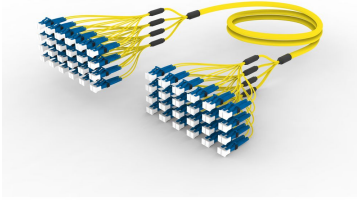

F4WLCLCAH

Base Product

Singlemode LC/UPC to LC/UPC, InstaPATCH® 360 Ruggedized Fiber Fanout Cable Assembly, 48-Fiber, Low Smoke Zero Halogen (LSZH)

Product Classification

Regional Availability	Europe Middle East/Africa
Portfolio	CommScope®
Product Type	Ruggedized fanout
Product Brand	SYSTIMAX InstaPATCH® 360
Ordering Note	For lengths greater than 999 ft (304 m), orders must be in meters Minimum length may vary based on cable configuration Not available in the United States or Canada

General Specifications

Color, boot A	Blue
Color, connector A	Blue
Color, boot B	Blue
Color, connector B	Blue
Construction Type	Stranded
Furcation Color	Yellow
Interface, Connector A	LC/UPC
Interface, Connector B	LC/UPC
Jacket Color	Yellow
Fibers per Subunit, quantity	12
Total Fibers, quantity	48

Dimensions

Cable Assembly Length Range (m)	3 – 305
Cable Assembly Length Range (ft)	8 – 999

F4WLCLCAH

Ordering Tree

Mechanical Specifications

Cable Retention Strength, maximum 11.24 lb @ 0 ° | 4.40 lb @ 90 °