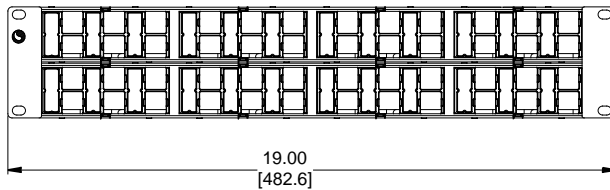

MATERIAL ID	DESCRIPTION
760207282	COMMSCOPE DISCRETE DISTRIBUTION MODULE PANEL, M-SERIES, UTP, 2U, 48 PORT

NOTES:

- SEE COMMSCOPE CATALOG FOR PART NUMBER SUFFIXES TO INDICATE COLOR/PKG.
- SEE COMMSCOPE CATALOG FOR COMPLETE LIST OF PARTS RELATED TO THE USE OF THIS PRODUCT.
- DIMENSIONS ARE IN INCHES[MM].
- PART INCLUDES:
 (1) M2000 FRAME 2U
 (8) M2000 BEZEL
 (2) RETAINER B, 360 REAR CABLE MANAGEMENT
 (2) STRAP(PACK OF 4)