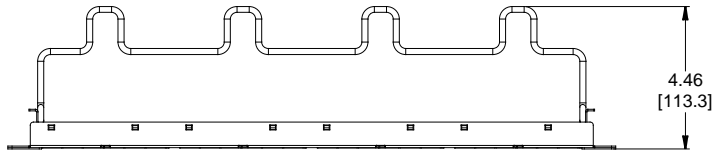

MATERIAL ID	DESCRIPTION
760207282	COMMSCOPE DISCRETE DISTRIBUTION MODULE PANEL, M-SERIES, UTP, 2U, 48 PORT

NOTES:

- SEE COMMSCOPE CATALOG FOR PART NUMBER SUFFIXES TO INDICATE COLOR/PKG.
- SEE COMMSCOPE CATALOG FOR COMPLETE LIST OF PARTS RELATED TO THE USE OF THIS PRODUCT.
- DIMENSIONS ARE IN INCHES[MM].
- PART INCLUDES:
 (1) M2000 FRAME 2U
 (8) M2000 BEZEL
 (2) RETAINER B, 360 REAR CABLE MANAGEMENT
 (2) STRAP(PACK OF 4)