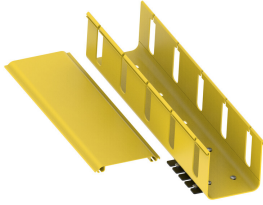

# FGS-KTW2-J

---

FiberGuide® Vertical Duct Kit with 4in Rounded Slot Spacing and Hinged Cover, 4x4in, Yellow

## Product Classification

<b>Regional Availability</b>	Asia   Australia/New Zealand   EMEA   Latin America   North America
<b>Portfolio</b>	CommScope®
<b>Product Type</b>	Slotted vertical with hinged cover
<b>Product Brand</b>	FiberGuide®
<b>Product Series</b>	FGS

## General Specifications

<b>Product Feature</b>	Slotted
<b>Color</b>	Yellow
<b>Orientation</b>	Vertical
<b>Section Type</b>	Straight Section