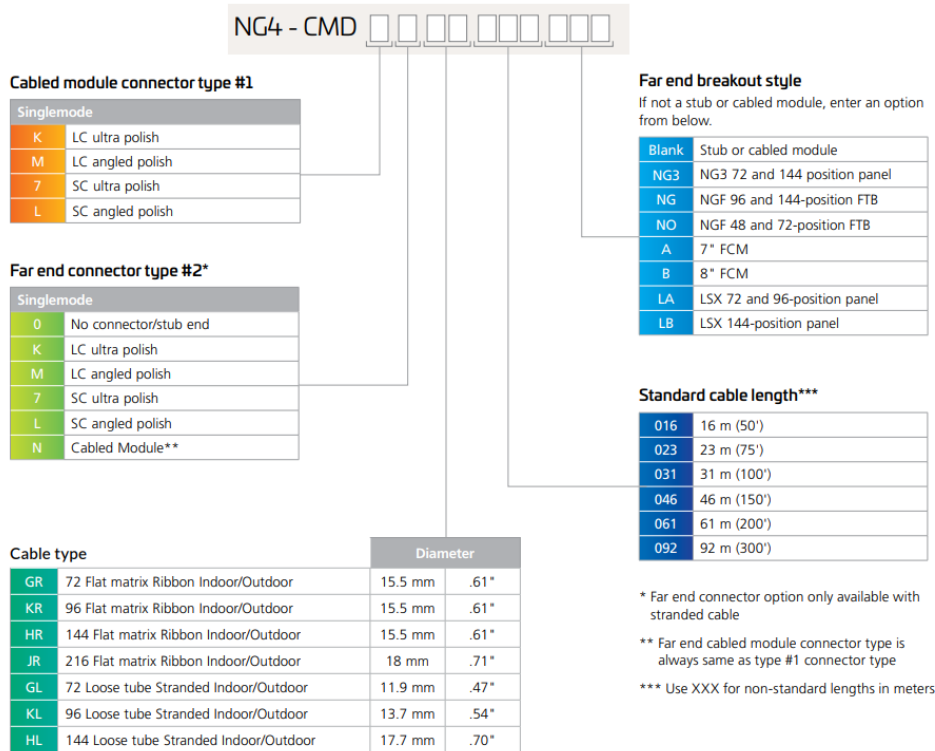

## General Specifications

<b>Configuration Type</b>	NG4 Module to Stub tail
<b>Adapters, quantity, front</b>	108
<b>Body Style</b>	Straight orientation
<b>Cable Color</b>	Yellow
<b>Cable Type</b>	Indoor/outdoor - Rollable Ribbon
<b>Color, front</b>	Black
<b>Color, housing</b>	Black
<b>Color, rear</b>	Black
<b>Interface, front</b>	LC/UPC
<b>Interface, rear</b>	Stub tail
<b>Polarity</b>	Pairs, straight
<b>Total Fibers, quantity</b>	216
<b>Total Ports, quantity, front</b>	216

## Dimensions

<b>Height</b>	13.3 mm   0.524 in
<b>Width</b>	159.9 mm   6.295 in
<b>Depth</b>	101 mm   3.976 in

## Ordering Tree