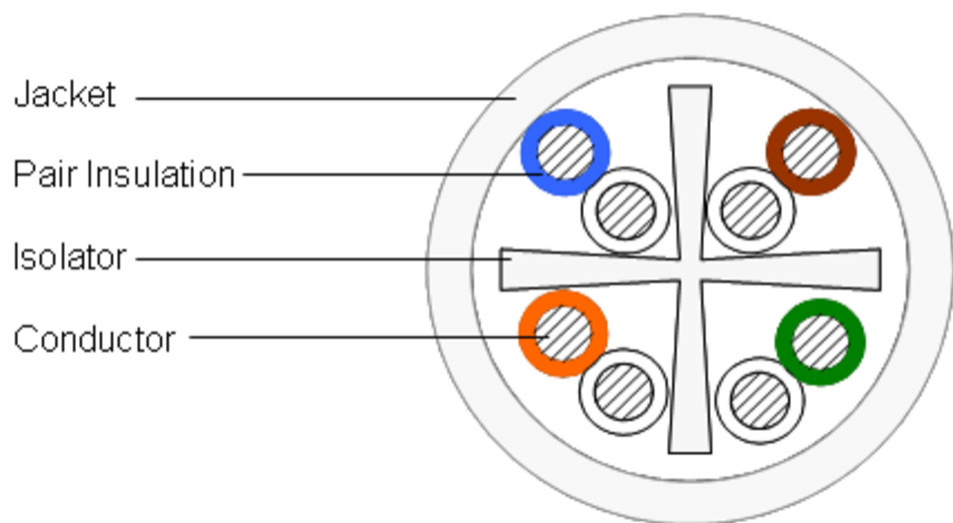

1427070-2 | CS30Z1 WHT C6 4/24 U/UTP RIB 305M

Category 6 U/UTP Cable, 24AWG, low smoke zero halogen, white jacket, 4 pair count, 305 m length Reel in box

Product Classification

Regional Availability	Asia
Portfolio	NETCONNECT®
Product Type	Twisted pair cable

General Specifications

Product Number	CS30Z1
ANSI/TIA Category	6
Cable Component Type	Horizontal
Cable Type	U/UTP (unshielded)
Conductor Type, singles	Solid
Conductors, quantity	8
Jacket Color	White
Pairs, quantity	4
Separator Type	Isolator
Transmission Standards	ANSI/TIA-568.2-D

Dimensions

Cable Length	304.8 m 1000 ft
Diameter Over Insulated Conductor	0.978 mm 0.038 in
Diameter Over Jacket, nominal	5.588 mm 0.22 in
Conductor Gauge, singles	24 AWG

Cross Section Drawing

Electrical Specifications

Material Specifications

Conductor Material	Bare copper
Insulation Material	Polyolefin
Jacket Material	Low Smoke Zero Halogen (LSZH)
Separator Material	Polyolefin

Environmental Specifications

Installation temperature	0 °C to +60 °C (+32 °F to +140 °F)
Operating Temperature	-20 °C to +60 °C (-4 °F to +140 °F)
Acid Gas Test Method	IEC 60754-2
Environmental Space	Low Smoke Zero Halogen (LSZH)
Flame Test Method	IEC 60332-1