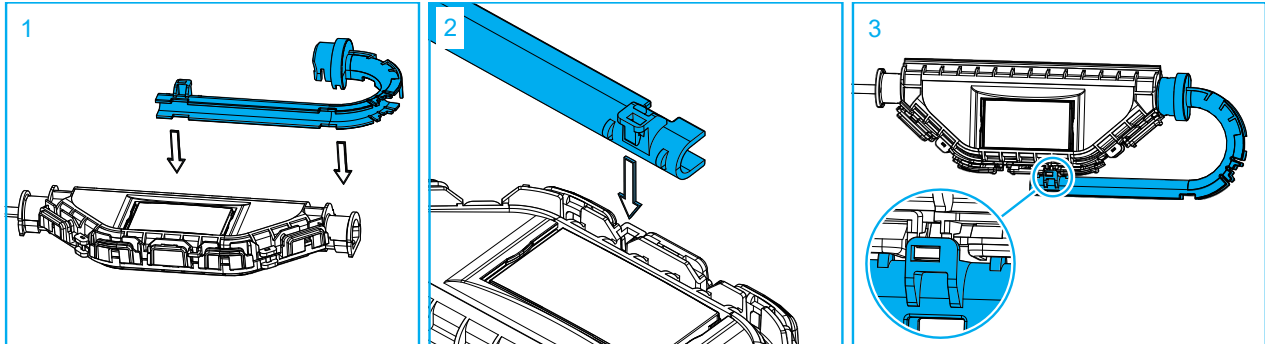

### 1 Kit contents

N°	Description	Qty
1	Fiber Cable Guide	1
2	Cable ties	6

**⚠ Attention:** Only round cable  $\leq 6,2$  mm ( $\leq 0.24$  inches) is compatible with the Fiber Cable Guide.

### 2 Install the fiber cable guide

1 Install the fiber cable guide as shown in the pictures above until it snaps onto the SRC10 closure.

2 Secure the fiber cable with the cable ties.