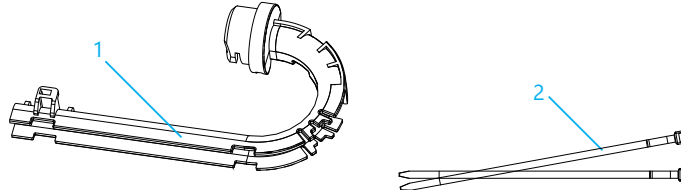

### 1 Kit contents

N°	Description	Qty
1	Fiber Cable Guide	1
2	Cable ties	6

**⚠ Attention:** Only round cable  $\leq 6,2$  mm ( $\leq 0.24$  inches) is compatible with the Fiber Cable Guide.