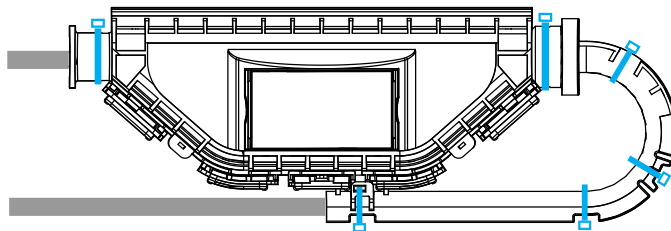

### 1 Kit contents

N°	Description	Qty
1	Fiber Cable Guide	1
2	Cable ties	6

**⚠ Attention:** Only round cable  $\leq 6,2$  mm ( $\leq 0.24$  inches) is compatible with the Fiber Cable Guide.

### 2 Install the fiber cable guide

1 Install the fiber cable guide as shown in the pictures above until it snaps onto the SRC10 closure.

2 Secure the fiber cable with the cable ties.