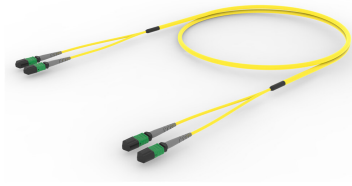

## Base Product

Ultra Low Loss (ULL) SingleMode 2xMPO8 Non-Pinned to 2xMPO8 Non-Pinned, Mesh Array, 16-Fiber, Plenum

## Product Classification

<b>Regional Availability</b>	Asia   Australia/New Zealand   China   Europe   India   Latin America   Middle East/Africa   North America
<b>Portfolio</b>	CommScope®
<b>Product Type</b>	Fiber trunk cable assembly
<b>Product Brand</b>	Propel   SYSTIMAX ULL
<b>Ordering Note</b>	For additional jacket colors, please contact a CommScope Sales Representative   For lengths greater than 999 ft (304 m), orders must be in meters   Minimum length may vary based on cable configuration

## General Specifications

<b>Connector A, quantity</b>	2
<b>Color, boot A</b>	Gray
<b>Color, connector A</b>	Green
<b>Connector B, quantity</b>	2
<b>Color, boot B</b>	Gray
<b>Color, connector B</b>	Green
<b>Construction Type</b>	Stranded
<b>Furcation Color</b>	Yellow
<b>Interface, Connector A</b>	MPO-08/APC Female
<b>Interface, Connector B</b>	MPO-08/APC Female
<b>Jacket Color</b>	Yellow
<b>Polarity</b>	Method B Enhanced (ULL)
<b>Fibers per Subunit, quantity</b>	8
<b>Total Fibers, quantity</b>	16