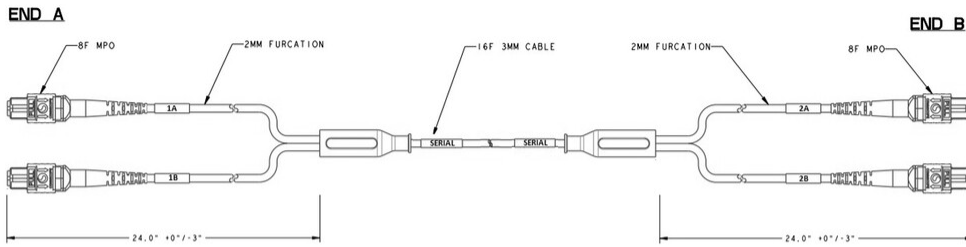

MQGQW2QW28R

Base Product

Ultra Low Loss (ULL) SingleMode 2xMPO8 Non-Pinned with Push-Pull Boot to 2xMPO8 Non-Pinned with Push-Pull Boot, Mesh Array, 16-Fiber, Plenum

Product Classification

Regional Availability	Asia Australia/New Zealand China Europe India Latin America Middle East/Africa North America
Portfolio	CommScope®
Product Type	Fiber trunk cable assembly
Product Brand	Propel SYSTIMAX ULL
Ordering Note	For additional jacket colors, please contact a CommScope Sales Representative For lengths greater than 999 ft (304 m), orders must be in meters Minimum length may vary based on cable configuration

General Specifications

Connector A, quantity	2
Color, boot A	Black
Color, connector A	Yellow
Connector B, quantity	2
Color, boot B	Black
Color, connector B	Yellow
Construction Type	Stranded
Furcation Color	Yellow
Interface, Connector A	MPO-08/APC Female
Interface Body Style, connector A	Push-pull boot
Interface, Connector B	MPO-08/APC Female
Interface Body Style, connector B	Push-pull boot
Jacket Color	Yellow
Polarity	Method B Enhanced (ULL)
Fibers per Subunit, quantity	8
Total Fibers, quantity	16

MQGQW2QW28R

Dimensions

Breakout Length	22 in
Cable Assembly Length Range (m)	3 – 305
Cable Assembly Length Range (ft)	10 – 999

Representative Image

FIBER ROUTING			
END A		END B	
MPO 8 1A	MPO 8 1B	MPO 8 2A	MPO 8 2B
1		12	
2		11	
3			12
4			11
9			2
10			1
11		2	
12		1	
	1	10	
	2	9	
	3		10
	4		9
	9		4
	10		3
	11	4	
	12	3	

Mechanical Specifications

Cable Retention Strength, maximum	11.24 lb @ 0 ° 4.40 lb @ 90 °
--	---------------------------------

Optical Specifications

Fiber Mode	Singlemode
Fiber Type	G.657.A2, TeraSPEED®