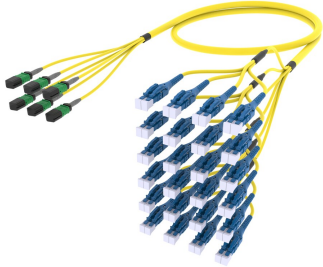

ULGQXLUTH

Base Product

Singlemode MPO8 APC pinned to LC/UPC Uniboot Ruggedized fanout Cable, 48-Fiber, Plenum, 8 fiber PmP 2.0 mm

Product Classification

Regional Availability	Asia Australia/New Zealand China Europe India Latin America Middle East/Africa North America
Portfolio	CommScope®
Product Type	Ruggedized fanout
Product Brand	Propel SYSTIMAX ULL
Ordering Note	For additional jacket colors, please contact a CommScope Sales Representative For lengths greater than 999 ft (304 m), orders must be in meters Minimum length may vary based on cable configuration

General Specifications

Connector A, quantity	6
Color, boot A	Gray
Color, connector A	Green
Connector B, quantity	48
Color, boot B	Blue
Color, connector B	Blue
Construction Type	Stranded
Furcation Color	Yellow
Interface, Connector A	MPO-08/APC Male
Interface, Connector B	LC/UPC
Interface Feature, connector B	Uniboot
Jacket Color	Yellow
Polarity	Method B Enhanced (ULL)
Fibers per Subunit, quantity	8
Total Fibers, quantity	48

ULGQXLUTH

Dimensions

Breakout Length	22 in
Cable Assembly Length Range (m)	3 – 305
Cable Assembly Length Range (ft)	10 – 999

Ordering Tree

Mechanical Specifications

Cable Retention Strength, maximum	11.24 lb @ 0 ° 4.40 lb @ 90 °
--	---------------------------------