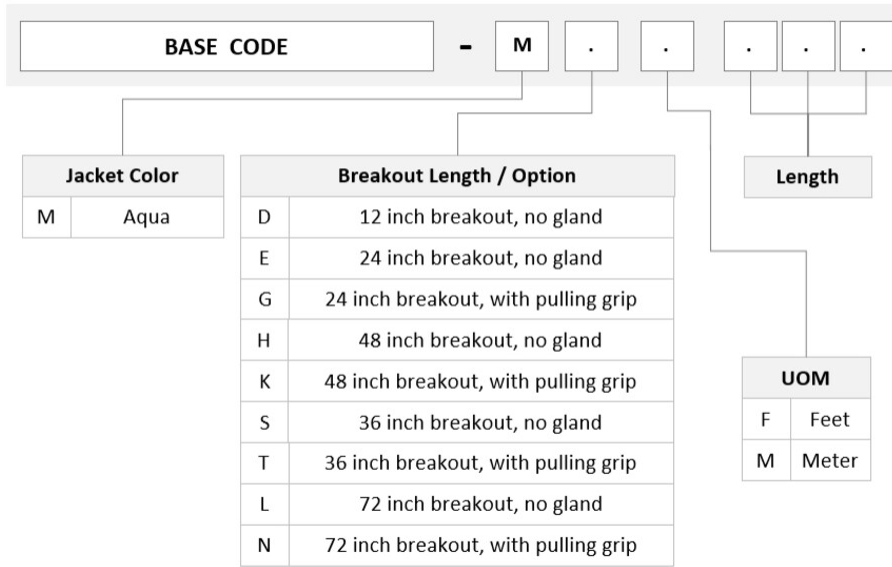

FSXLCLCWL

Base Product

LazrSPEED® 550 LC/UPC to LC/UPC, Distribution Cable, 96-Fiber, Plenum

Product Classification

Regional Availability	North America
Portfolio	CommScope®
Product Type	Fiber distribution cable assembly
Product Brand	SYSTIMAX InstaPATCH® 360
Ordering Note	For lengths greater than 999 ft (304 m), orders must be in meters

General Specifications

Cable Glands	No glands
Color, connector A	Black
Color, connector B	Black
Construction Type	Distribution, indoor
Interface, Connector A	LC/UPC
Interface, Connector B	LC/UPC
Total Fibers, quantity	96

Dimensions

Cable Assembly Length Range (m)	3 – 999
Cable Assembly Length Range (ft)	10 – 999

Ordering Tree

FSXLCLCWL

Mechanical Specifications

Cable Retention Strength, maximum 0.50 lb @ 0° | 0.50 lb @ 90°