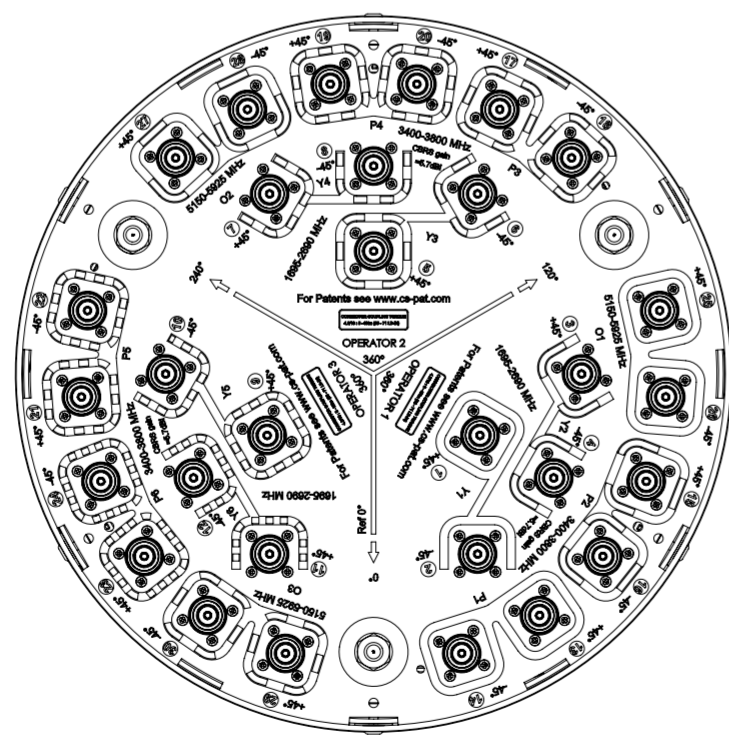

V6S6P3-360S-F4

VIEW A-A
CCW 30° FOR CLARITY
BRACKET NOT SHOWN