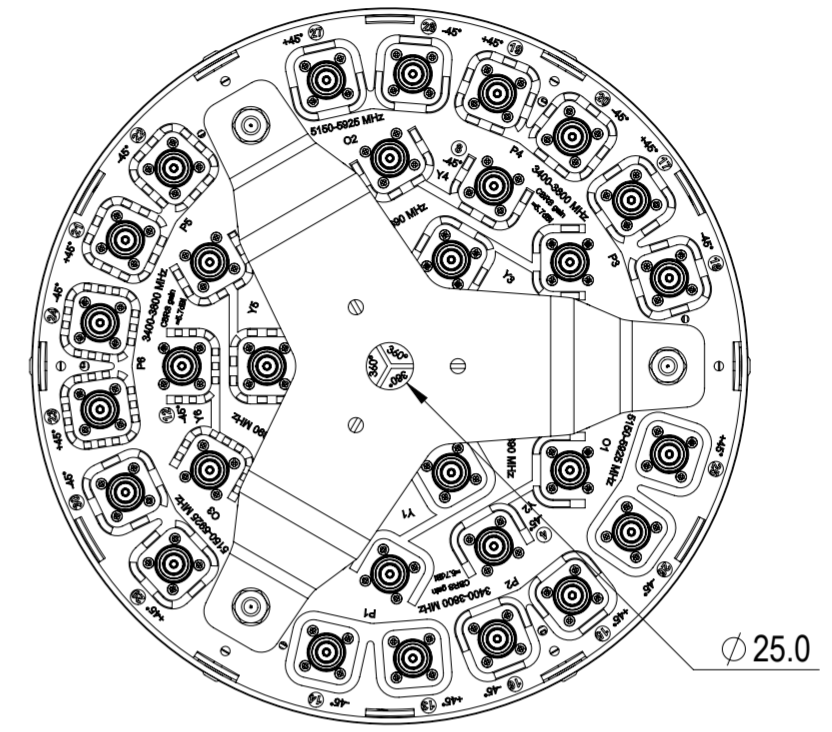

V6S6P3-360S-F4

VIEW A-A
CCW 30° FOR CLARITY
BRACKET NOT SHOWN