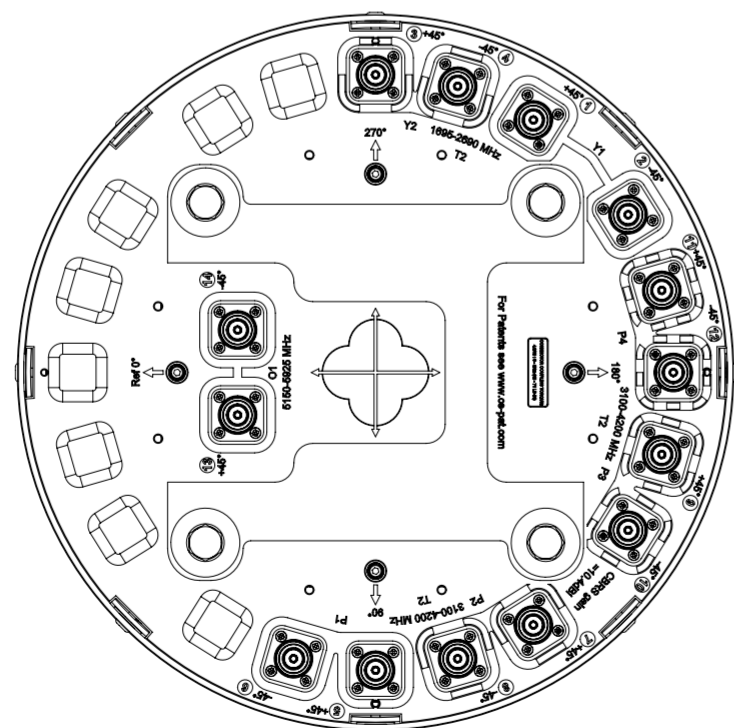

REVISION
A

VVS4P-360S-F2

VIEW A-A
BRACKET NOT SHOWN