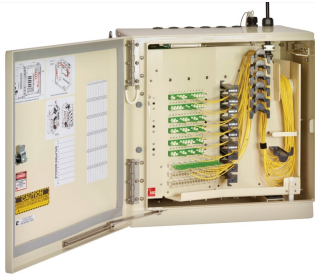

# FD3-MM144J00MOMKOB

---

Indoor FDH 3000 w/ 288f Shell, 144f distribution loaded, no splitters included, MPO distribution connectors, and a 24f Feeder using Ivory Colored Plenum Loose Tube Cable with stubbed MT ends

Indoor FDH 3000 w/ 288f Shell, 144f distribution loaded, no splitters included, MPO distribution connectors, and a 24f Feeder using Ivory Colored Plenum Loose Tube Cable with stubbed MT ends