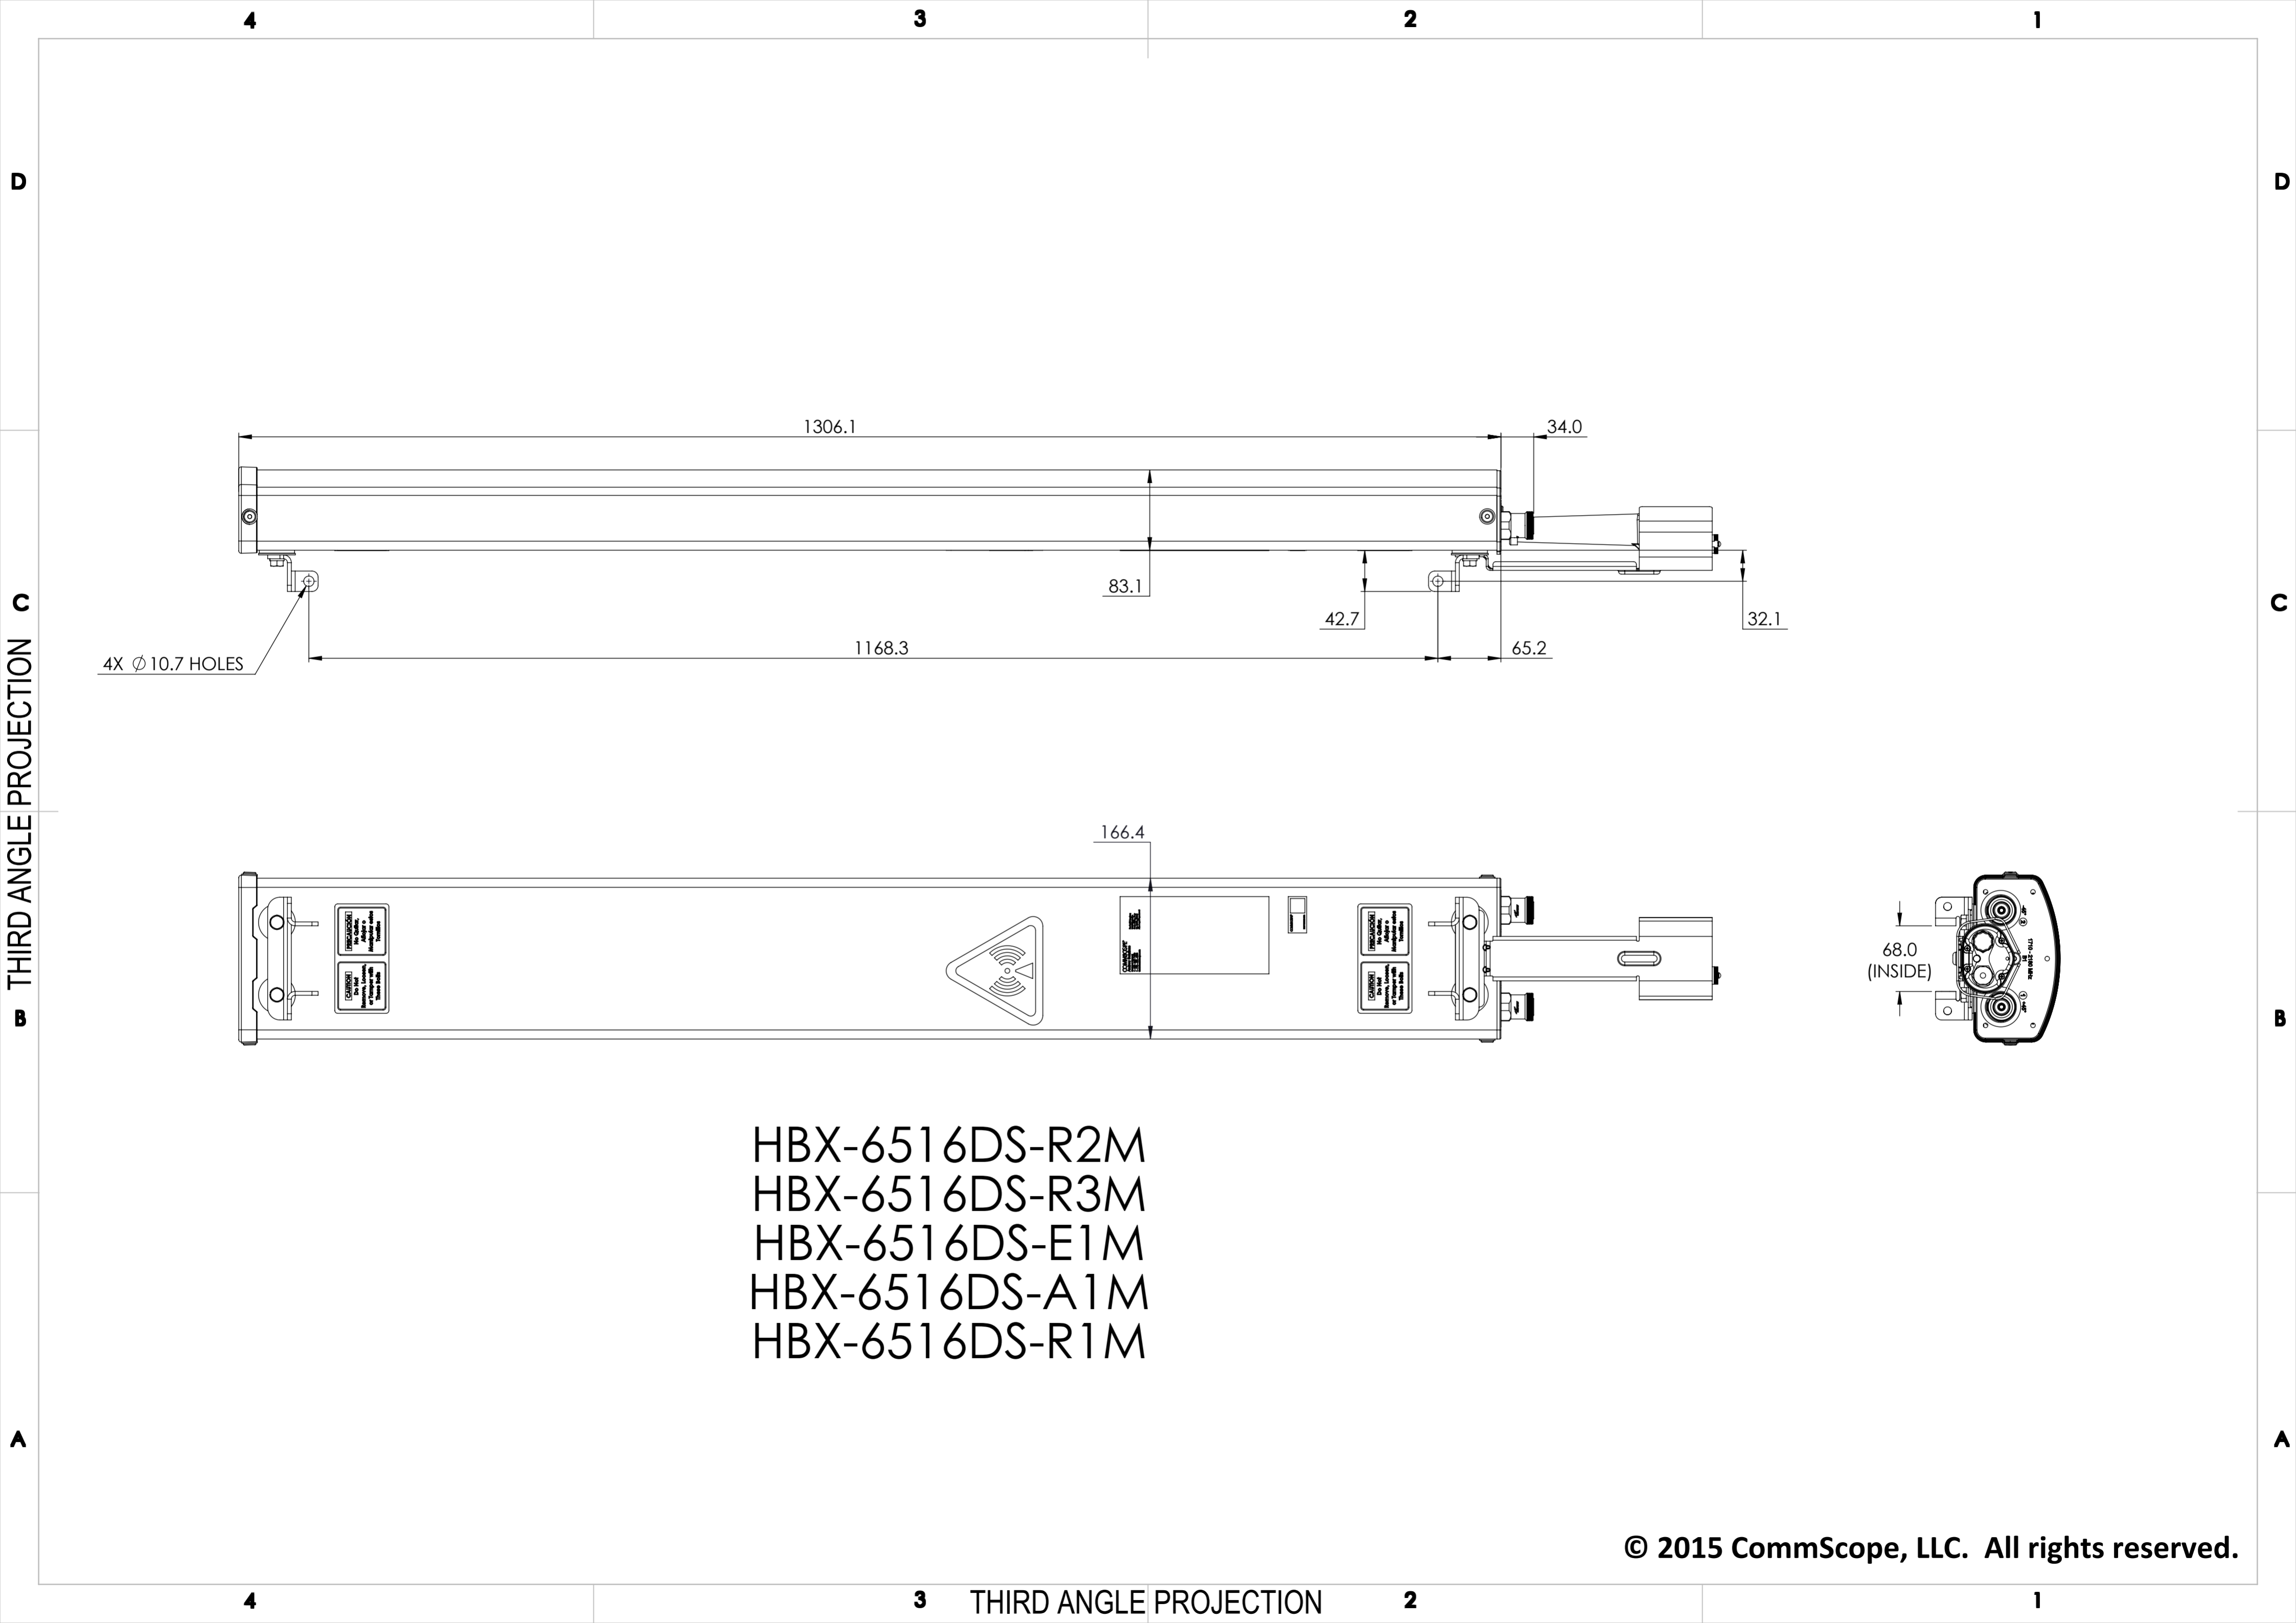

NOTES:

REVISION

L

HBX-6516DS-VTM
 HBX-6516DST-VTM

THIRD ANGLE PROJECTION

THIRD ANGLE PROJECTION

HBX-651 6DS-R2M
HBX-651 6DS-R3M
HBX-651 6DS-E1M
HBX-651 6DS-A1M
HBX-651 6DS-R1M