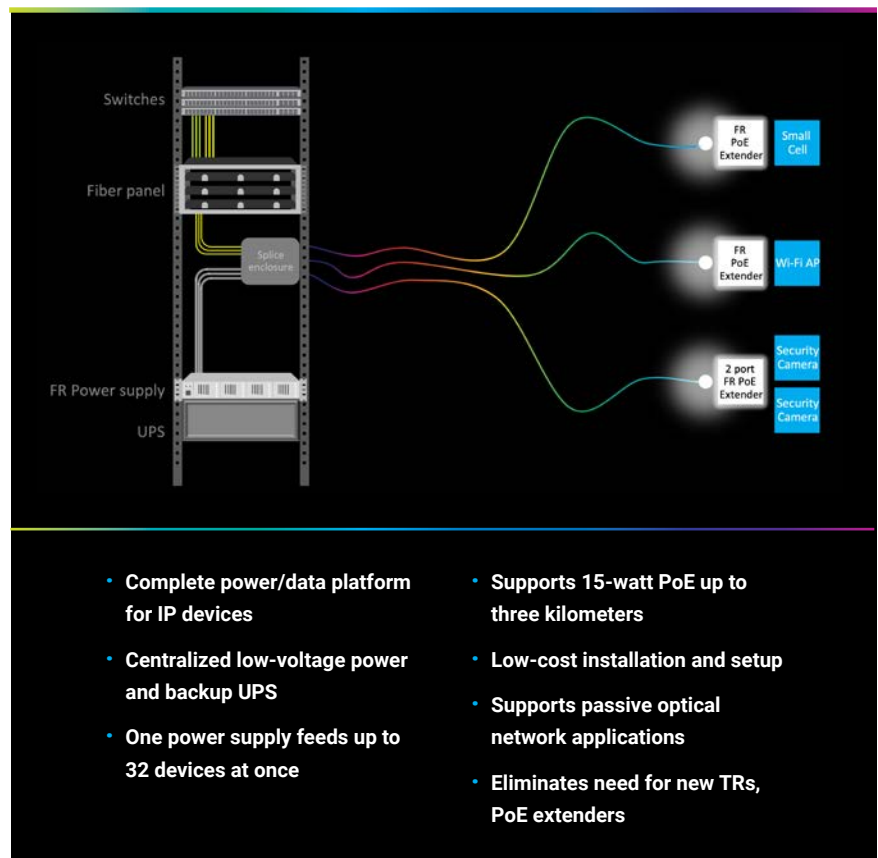

Empower your potential at the edge

Welcome to the new paradigm of enterprise connectivity, where network-connected devices are needed everywhere—core to edge, indoors and across campuses. The distance between the device and the closest telecom room (often 100+ meters) is growing; so is the demand for more power and bandwidth. Therein lies your challenge. How do you extend reliable power and data to support a growing number of diverse devices on the edge? The SYSTIMAX FiberREACH portfolio.

FiberREACH: Extend power and fiber to the edge and beyond

The FiberREACH system consists of central power supply equipment, a hybrid cable system that incorporates both fiber for data and copper conductors to supply power and a selection of Ethernet PoE extenders that can connect networking devices. The power is provided by the hybrid cable, reducing overall design complexity; it also reduces the need for costly new power circuits and offers a high-performance power and data system for critical networking systems.

FiberREACH cabling combines multimode or singlemode fiber and low-voltage copper conductors in one hybrid cable. This enables the connection of any number of powered remote devices without the need for new conduit, bulky extra cable runs or expensive electricians.

Empower potential at the edge: DATA + POWER + REACH

Support more applications in more diverse environments

The FiberREACH system enables you to access a vast and growing ecosystem of applications:	Its innovative design also makes the FiberREACH system ideal for a variety of environments:
<ul style="list-style-type: none"> • Optical LAN • IoT/IloT sensors • Building management systems • HD security cameras • Digital signage • Wi-Fi access points • Small cells • Remote parking security 	<ul style="list-style-type: none"> • Large industrial facilities • Office parks • Business and medical complexes • School campuses • Airports and train stations • Parking areas • Stadiums and arenas • Public venues