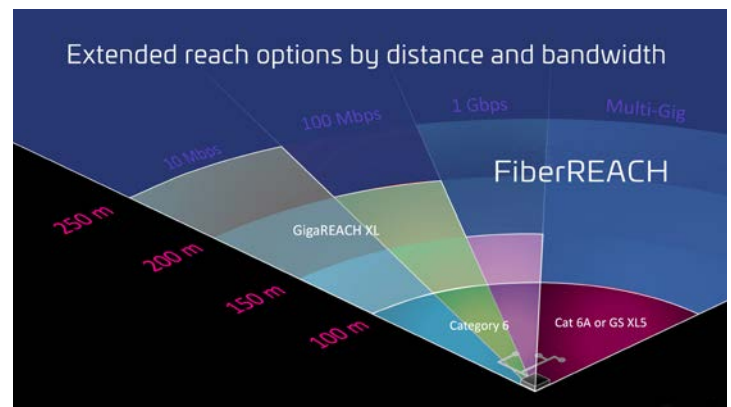

For more information, on the new SYSTIMAX 2.0 portfolio, visit [commscope.com/systimax/](https://www.commscope.com/systimax/) or contact your CommScope representative

YOUR NETWORK
YOUR FUTURE