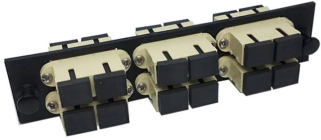

Fiber Optic Adapter Pack, multimode, SC, duplex, 12-port, beige

OBSOLETE

This product was discontinued on: January 1, 2021

Replaced By:

760021790 Adapter Pack, Black, 1000-Type, with 6 OptiSPEED® Multimode duplex SC adapters, beige
PNL-BK-012-MFA-SC02-BG

Product Classification

Regional Availability	Asia EMEA Latin America North America
Portfolio	NETCONNECT®
Product Type	Fiber adapter pack

General Specifications

Adapter Color	Beige
Adapters, quantity, front	6
Body Style	Duplex Straight orientation
Color, front	Black
Interface	SC/UPC
Shuttered	No
Total Ports, quantity, front	12

Dimensions

Height	29.21 mm 1.15 in
Width	129.54 mm 5.1 in

Material Specifications

559596-4

Alignment Sleeve Material	Ceramic
Finish	Anodized
Material Type	Aluminum Thermoplastic

Optical Specifications

Fiber Mode	Multimode
-------------------	-----------