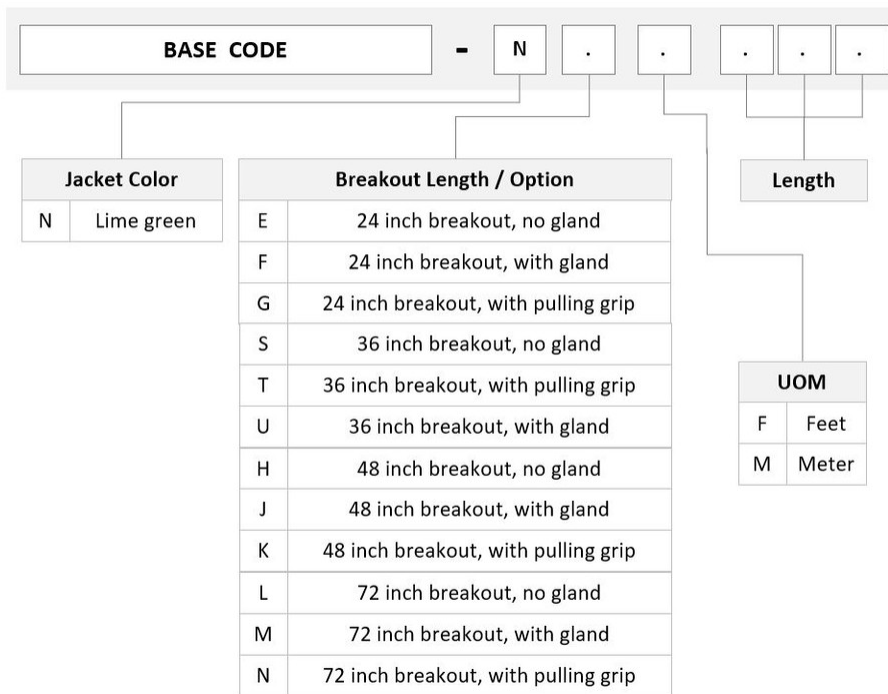

General Specifications

Color, boot A	Black
Color, connector A	Lime green
Color, boot B	Lime green
Color, connector B	Beige
Construction Type	Stranded
Furcation Color	Lime green
Interface, Connector A	MPO-12/UPC Male
Interface, Connector B	LC/UPC
Jacket Color	Lime green
Polarity	Method B Enhanced (ULL)

U4VMXLCAG

Fibers per Subunit, quantity 12

Total Fibers, quantity 36

Dimensions

Cable Assembly Length Range (m) 3 – 999

Cable Assembly Length Range (ft) 7 – 999

Ordering Tree

Optical Specifications