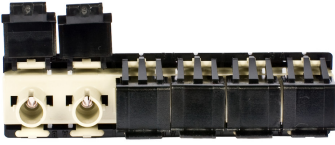

700206964 | MFA-ST06-BG-SHUTTERED

OptiSPEED® ST Multiport Shuttered Adapter, Beige, Single Pack

OBSOLETE

This product was discontinued on: March 1, 2018

Product Classification

Regional Availability	Asia Australia/New Zealand EMEA Latin America North America
Portfolio	CommScope®
Product Type	Fiber adapter
Product Brand	OptiSPEED®
Product Series	MFA

General Specifications

Body Style	Ganged
Color	Beige
Interface	ST/UPC
Mounting	No flange
Shuttered	Yes
Total Ports, quantity	6

Material Specifications

Alignment Sleeve Material	Zirconia (ceramic)
----------------------------------	--------------------

700206964 | MFA-ST06-BG-SHUTTERED

CHINA-ROHS	Below maximum concentration value
ISO 9001:2015	Designed, manufactured and/or distributed under this quality management system
REACH-SVHC	Compliant as per SVHC revision on www.commscope.com/ProductCompliance
ROHS	Compliant
UK-ROHS	Compliant