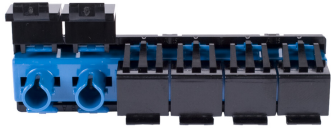

# 760049767 | SFA-ST06-BL-SHUTTERED

TeraSPEED® ST Multiport Shuttered Adapter, Blue, Single Pack

## General Specifications

<b>Body Style</b>	Ganged
<b>Color</b>	Blue
<b>Interface</b>	ST/UPC
<b>Mounting</b>	No flange
<b>Shuttered</b>	Yes
<b>Total Ports, quantity</b>	6