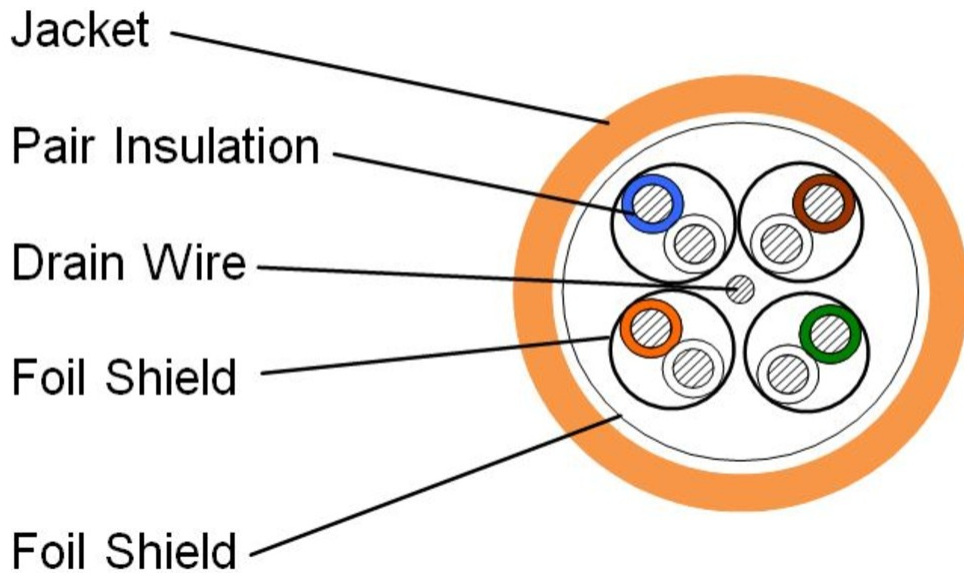

Electrical Specifications

Coupling Attenuation	Type Ib
dc Resistance Unbalance, maximum	2 %
dc Resistance, maximum	7.61 ohms/100 m | 2.32 ohms/100 ft
Mutual Capacitance at Frequency	4.2 nF/100 m @ 1 kHz
Nominal Velocity of Propagation (NVP)	80 %
Operating Frequency, maximum	600 MHz
Operating Voltage, maximum	80 V
Segregation Class	d
Transfer Impedance	Grade 2