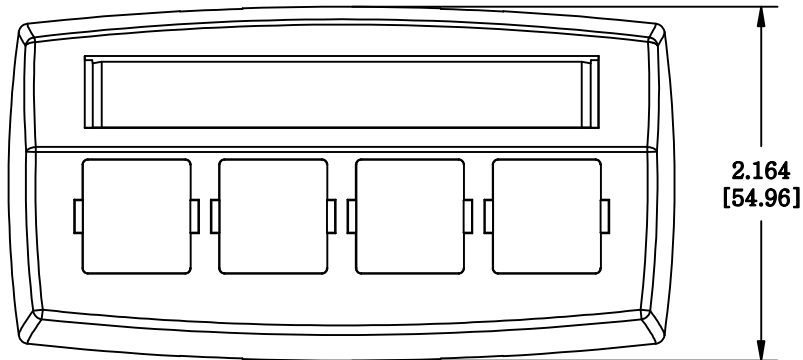

MATERIAL ID	DESCRIPTION
108216128	M14CE TYPE FURNITURE FACEPLATE, FOUR PORT WHITE

**NOTES:**

- SEE COMMSCOPE CATALOG FOR PART NUMBER SUFFIXES TO INDICATE COLOR/PKG.
- SEE COMMSCOPE CATALOG FOR COMPLETE LIST OF PARTS RELATED TO THE USE OF THIS PRODUCT.
- DIMENSIONS IN PARENTHESES ARE IN METRIC.
- PART INCLUDES:  
(1) FACEPLATE