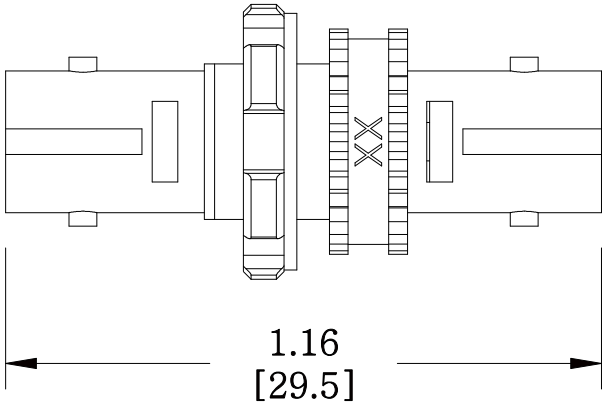

| MATERIAL ID | DESCRIPTION   |
|-------------|---|
| 760116764   | TeraSPEED® ST SIMPLEX ADAPTER, CIRCULAR MOUNTING NUT, 100 BULK PACK |

NOTES:

1. SEE COMMSCOPE CATALOG FOR PART NUMBER SUFFIXES TO INDICATE COLOR/PKG.
2. SEE COMMSCOPE CATALOG FOR COMPLETE LIST OF PARTS RELATED TO THE USE OF THIS PRODUCT.
3. DIMENSIONS IN PARENTHESES ARE IN METRIC.
4. PART INCLUDES:  
(100) ADAPTER, ST, COMPONENTS