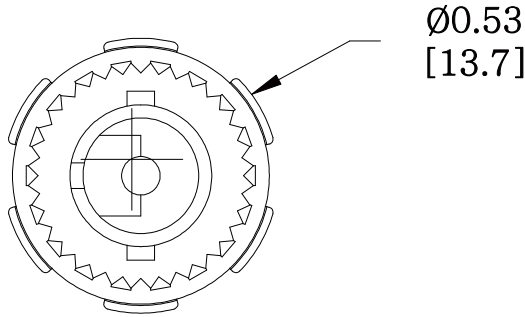

| MATERIAL ID | DESCRIPTION   |
|-------------|---|
| 760116764   | TeraSPEED® ST SIMPLEX ADAPTER, CIRCULAR MOUNTING NUT, 100 BULK PACK |

NOTES:

1. SEE COMMSCOPE CATALOG FOR PART NUMBER SUFFIXES TO INDICATE COLOR/PKG.
2. SEE COMMSCOPE CATALOG FOR COMPLETE LIST OF PARTS RELATED TO THE USE OF THIS PRODUCT.
3. DIMENSIONS IN PARENTHESES ARE IN METRIC.
4. PART INCLUDES:  
(100) ADAPTER, ST, COMPONENTS

HFA-ST01-CMN-100-BULK-PACK

**COMMSCOPE, INC** OF NORTH CAROLINA

|     |          |     |               |             |                    |  |                     |
|-----|----------|-----|---------------|-------------|--------------------|--|---------------------|
| 1   | 10/12/12 |     | INITIAL ISSUE |             | DRAWN BY<br>CY     |  |                     |
| REV | DATE     | ECR | DESCRIPTION   | APPROVED BY | DATE<br>10/12/2012 |  | DWG NO<br>760116764 |