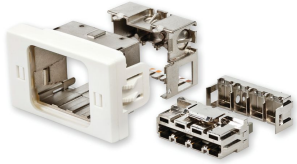

AMP CO Ultra Installation Kit Swiss FLF, Cable exit 90°, white

OBSOLETE

This product was discontinued on: July 27, 2020

Product Classification

Regional Availability	EMEA
Portfolio	NETCONNECT®
Product Type	Installation kit
Product Brand	AMP CO™
Product Series	AMP CO

General Specifications

Color	White
Gangs, quantity	1

Packaging and Weights

Packaging quantity	1
---------------------------	---

Regulatory Compliance/Certifications

Agency	Classification
CHINA-ROHS	Below maximum concentration value
REACH-SVHC	Compliant as per SVHC revision on www.commscope.com/ProductCompliance
ROHS	Compliant