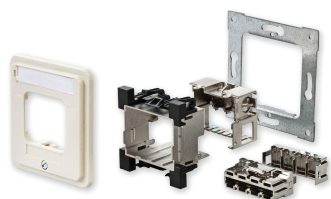

## AMP CO Ultra Installation Kit DIN 68x68 Top, light Almond