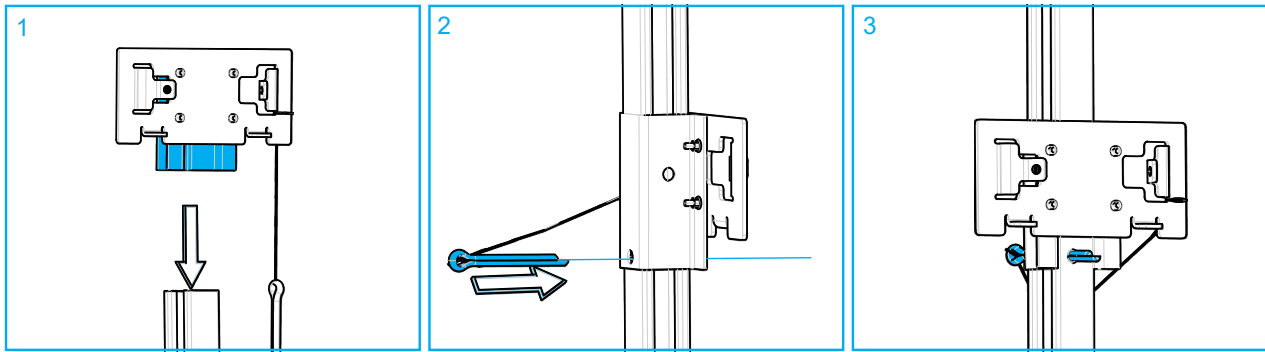

### 2 Attach locking pin to mounting bracket

- 1 Knot the 2 ends of the wire together.
- 2 Attach the wire to the locking pin.
- 3 Attach the locking pin with the wire to the mounting bracket.

### 3 Install Mounting bracket on profile

- 1 Slide the mounting bracket over the profile.
- 2 Align the hole in the mounting bracket with a hole in the profile.
- 3 Secure the mounting bracket with the locking pin.

### 4 Mount enclosure on the bracket

- 1 Mount the base plate on the enclosure with the 2 hose clamps by installing the 2 hose clamp around the enclosure base and through the holes of the base plate.
- 2 Slide the base plate (with the enclosure installed) into the mounting bracket.
- 3 Secure the base plate with the 2 M8x12 bolts.

## 5 Secure the closure with strap

- 1 Attach the strap to the profile at the level of the 2nd and 3rd ribs from the top of the dome.
- 2 Wrap the strap behind the profile around the dome (between the 2nd and 3rd ribs of the top) and then through the opening slot of the strap. Pull the strap to tighten the closure.
- 3 The closure is now secured with the strap.