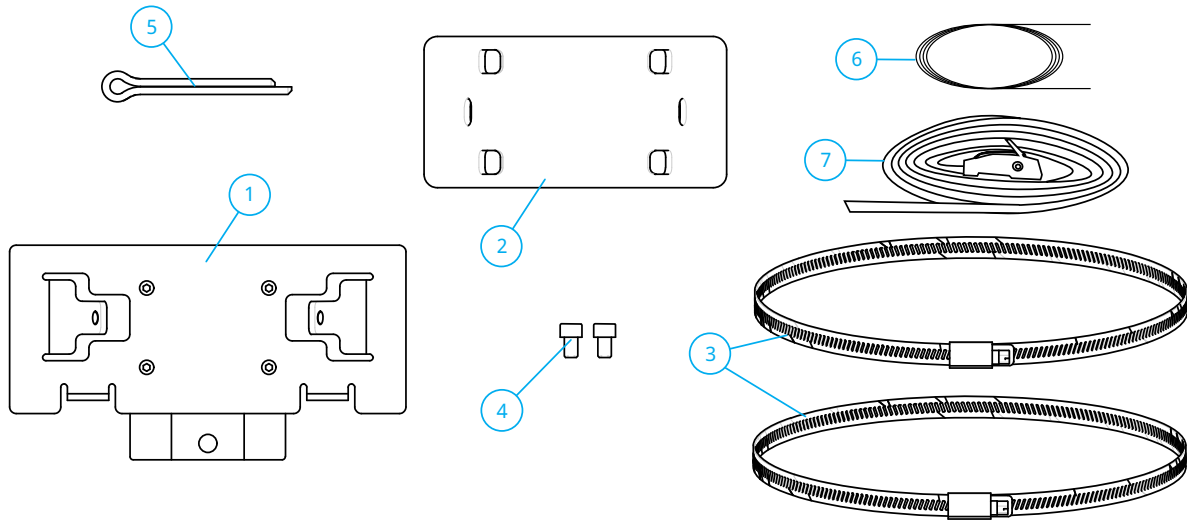

### 1 Kit contents

N°	Description	Qty
1	Mounting bracket	1
2	Base plate	1
3	Hose-clamp	2
4	Bolt M8x12	2
5	Locking Pin	1
6	Wire	1
7	Strap	1

### 2 Attach locking pin to mounting bracket

- 1 Knot the 2 ends of the wire together.
- 2 Attach the wire to the locking pin.
- 3 Attach the locking pin with the wire to the mounting bracket.

### 4 Mount enclosure on the bracket

- 1 Mount the base plate on the enclosure with the 2 hose clamps by installing the 2 hose clamp around the enclosure base and through the holes of the base plate.
- 2 Slide the base plate (with the enclosure installed) into the mounting bracket.
- 3 Secure the base plate with the 2 M8x12 bolts.

## 5 Secure the closure with strap

- 1 Attach the strap to the profile at the level of the 2nd and 3rd ribs from the top of the dome.
- 2 Wrap the strap behind the profile around the dome (between the 2nd and 3rd ribs of the top) and then through the opening slot of the strap. Pull the strap to tighten the closure.
- 3 The closure is now secured with the strap.