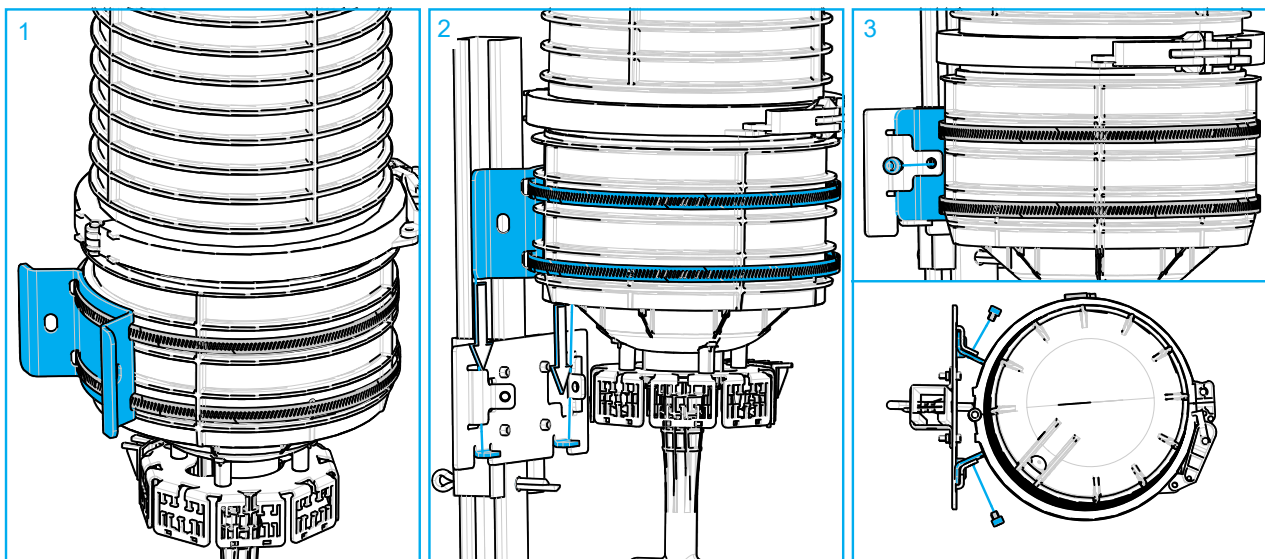

### 2 Attach locking pin to mounting bracket

- 1 Knot the 2 ends of the wire together.
- 2 Attach the wire to the locking pin.
- 3 Attach the locking pin with the wire to the mounting bracket.

### 3 Install Mounting bracket on profile

- 1 Slide the mounting bracket over the profile.
- 2 Align the hole in the mounting bracket with a hole in the profile.
- 3 Secure the mounting bracket with the locking pin.

### 4 Mount enclosure on the bracket

- 1 Mount the base plate on the enclosure with the 2 hose clamps by installing the 2 hose clamp around the enclosure base and through the holes of the base plate.
- 2 Slide the base plate (with the enclosure installed) into the mounting bracket.
- 3 Secure the base plate with the 2 M8x12 bolts.

## 5 Secure the closure with strap

- 1 Attach the strap to the profile at the level of the 2nd and 3rd ribs from the top of the dome.
- 2 Wrap the strap behind the profile around the dome (between the 2nd and 3rd ribs of the top) and then through the opening slot of the strap. Pull the strap to tighten the closure.
- 3 The closure is now secured with the strap.