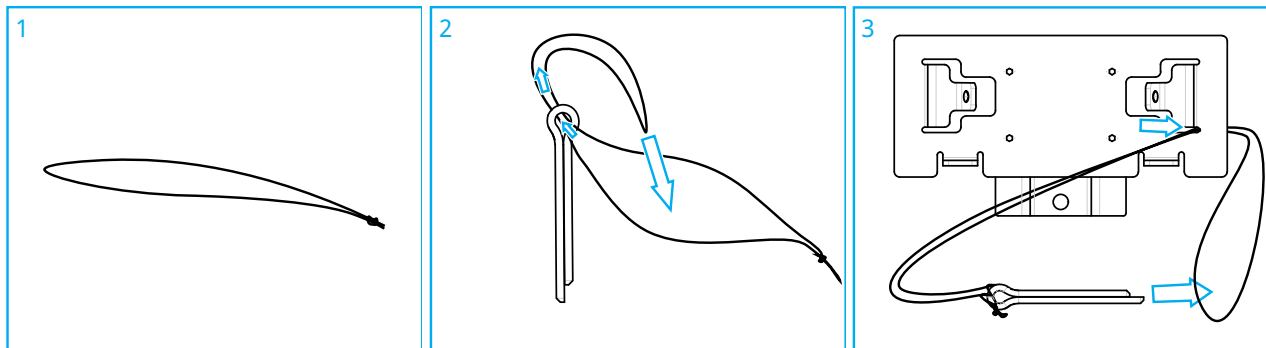

### 1 Kit contents

N°	Description	Qty
1	Mounting bracket	1
2	Base plate	1
3	Hose-clamp	2
4	Bolt M8x12	2
5	Locking Pin	1
6	Wire	1
7	Strap	1

### 2 Attach locking pin to mounting bracket

- 1 Knot the 2 ends of the wire together.
- 2 Attach the wire to the locking pin.
- 3 Attach the locking pin with the wire to the mounting bracket.

### 3 Install Mounting bracket on profile

- 1 Slide the mounting bracket over the profile.
- 2 Align the hole in the mounting bracket with a hole in the profile.
- 3 Secure the mounting bracket with the locking pin.

## 5 Secure the closure with strap

- 1 Attach the strap to the profile at the level of the 2nd and 3rd ribs from the top of the dome.
- 2 Wrap the strap behind the profile around the dome (between the 2nd and 3rd ribs of the top) and then through the opening slot of the strap. Pull the strap to tighten the closure.
- 3 The closure is now secured with the strap.