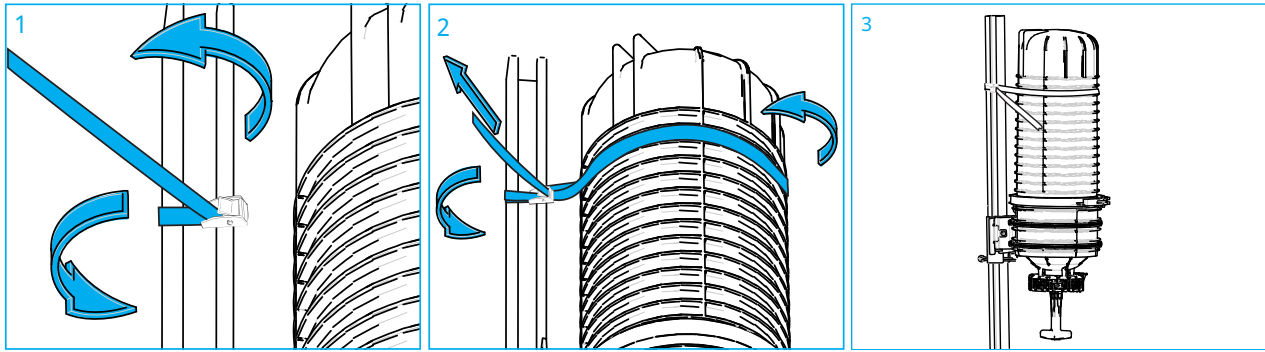

### 2 Attach locking pin to mounting bracket

- 1 Knot the 2 ends of the wire together.
- 2 Attach the wire to the locking pin.
- 3 Attach the locking pin with the wire to the mounting bracket.

### 3 Install Mounting bracket on profile

- 1 Slide the mounting bracket over the profile.
- 2 Align the hole in the mounting bracket with a hole in the profile.
- 3 Secure the mounting bracket with the locking pin.

### 4 Mount enclosure on the bracket

- 1 Mount the base plate on the enclosure with the 2 hose clamps by installing the 2 hose clamp around the enclosure base and through the holes of the base plate.
- 2 Slide the base plate (with the enclosure installed) into the mounting bracket.
- 3 Secure the base plate with the 2 M8x12 bolts.

## 5 Secure the closure with strap

- 1 Attach the strap to the profile at the level of the 2nd and 3rd ribs from the top of the dome.
- 2 Wrap the strap behind the profile around the dome (between the 2nd and 3rd ribs of the top) and then through the opening slot of the strap. Pull the strap to tighten the closure.
- 3 The closure is now secured with the strap.