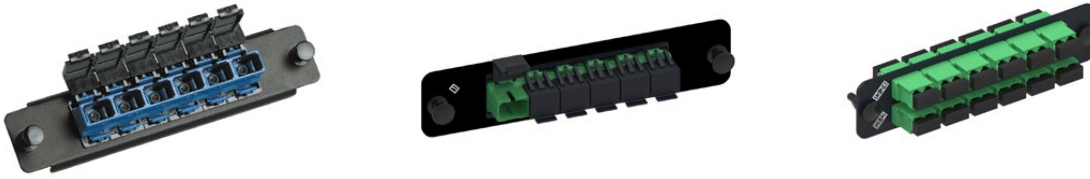

## FEATURES AND BENEFITS:

- Compact, lightweight panel designed for operational simplicity
- Interchangeable adapter packs, splice cassettes and/or splitter modules
- Available with LGX adapter styles in 1U, 2U or 4U in either fixed or sliding configurations
- Legacy LGX compatibility

## Enclosed Panels

MID	Description	RU	Bulkhead	# of Adapter plates	H"	W"	D"
760249997	EPX-1U-PNL-ENC	1	Fixed	3	1.75	19	16.25
760251043	EPX-1U-PNL-ENC-FX	1	Sliding	3	1.75	19	16.25
760251045	EPX-2U-PNL-ENC	2	Fixed	6	1.75	19	16.25
760251047	EPX-2U-PNL-ENC-FX	2	Sliding	6	1.75	19	16.25
760251049	EPX-4U-PNL-ENC	4	Fixed	12	1.75	19	16.25
760251051	EPX-4U-PNL-ENC-FX	4	Sliding	12	1.75	19	16.25

## Wall Boxes

MID	Description	# of Adapter plates	H"	W"	D"
760248905	WB2-EMT-BK-2P-PNL	2	11.22	14.46	2.08
760248907	WB2-EMT-BK-8P-PNL	8	11.22	14.46	6.25

## Adapter Plates

MID	Description	Adapter style	Interface	# of Adapter plates	Patching style
<a href="#">760148213</a>	PNL-BK-006-SFA-SC06-BL	SC	UPC	6	Simplex
<a href="#">760242756</a>	PNL-BK-012-SFA-SC 12-BL	SC	UPC	12	Simplex
<a href="#">760147652</a>	PNL-BK-006-AFA-SC06-GR	SC	APC	6	Simplex
<a href="#">760242438</a>	PNL-BK-012-SFA-SC 12-GR	SC	APC	12	Simplex
<a href="#">760245075</a>	PNL-BK-006-SFA-LC02-BL-NS	LC	UPC	3	Duplex
<a href="#">760149351</a>	PNL-BK-012-SFA-LC02-BL-NS	LC	UPC	6	Duplex
<a href="#">760148361</a>	PNL-BK-024-SFA-LC02-BL-NS	LC	UPC	12	Duplex
<a href="#">760245076</a>	PNL-BK-006-KFA-LA02-GR-NS	LC	APC	3	Duplex
<a href="#">760147801</a>	PNL-BK-012-KFA-LA02-GR-NS	LC	APC	6	Duplex
<a href="#">760147900</a>	PNL-BK-024-KFA-LC02-GR-NS	LC	APC	12	Duplex