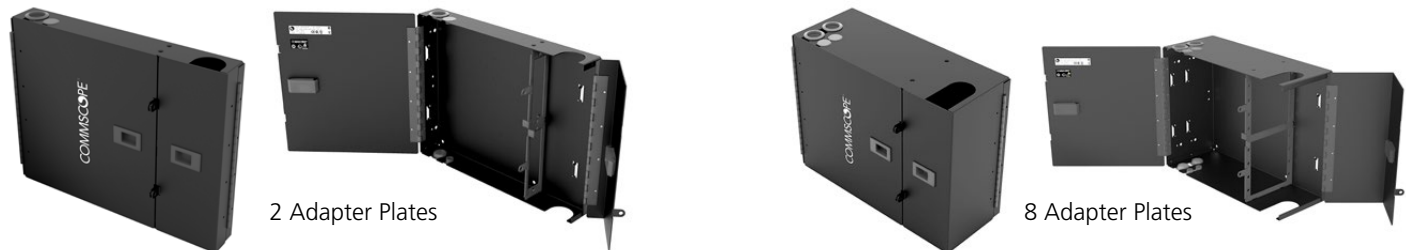

Wall Boxes

MID	Description	# of Adapter plates	H"	W"	D"
760248905	WB2-EMT-BK-2P-PNL	2	11.22	14.46	2.08
760248907	WB2-EMT-BK-8P-PNL	8	11.22	14.46	6.25